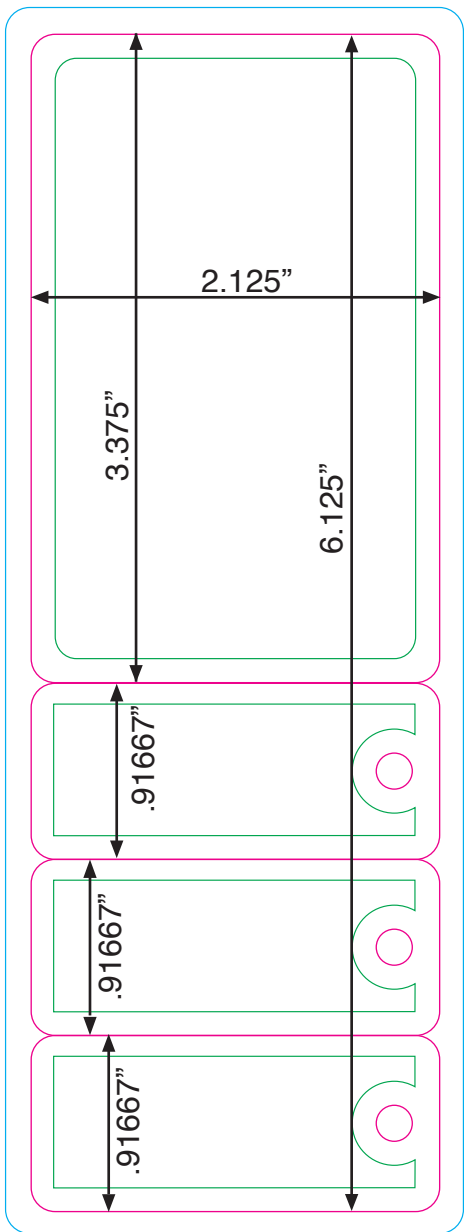

VL289 w/ Holes

Front

Bleed Line .125"

Cut Line

Safe Line .125"

Back