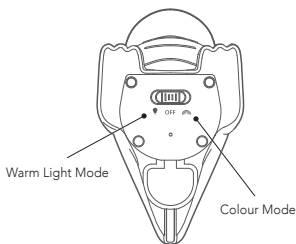

- 1 x Dinosaur night light
- 1 x Instruction manual
- 1 x USB Cable

Product Parameters:

Battery Capacity: 1200mAh

Input: DC 0.5A

Rated Power: 2.5W

Charging Time: Approx. 4.5 hours

Operation Instructions

Move the button to left / middle / right to choose warm light / turn off / colourful light.

IMPORTANT: Please read this manual complete and carefully before operating this unit and keep this manual for future reference.

Warm Light Mode

In warm light mode, tap the dinosaur to adjust the brightness:
First tap - 100% brightness
Second tap - 50% brightness
Third tap - 10% brightness
Fourth tap - turn off