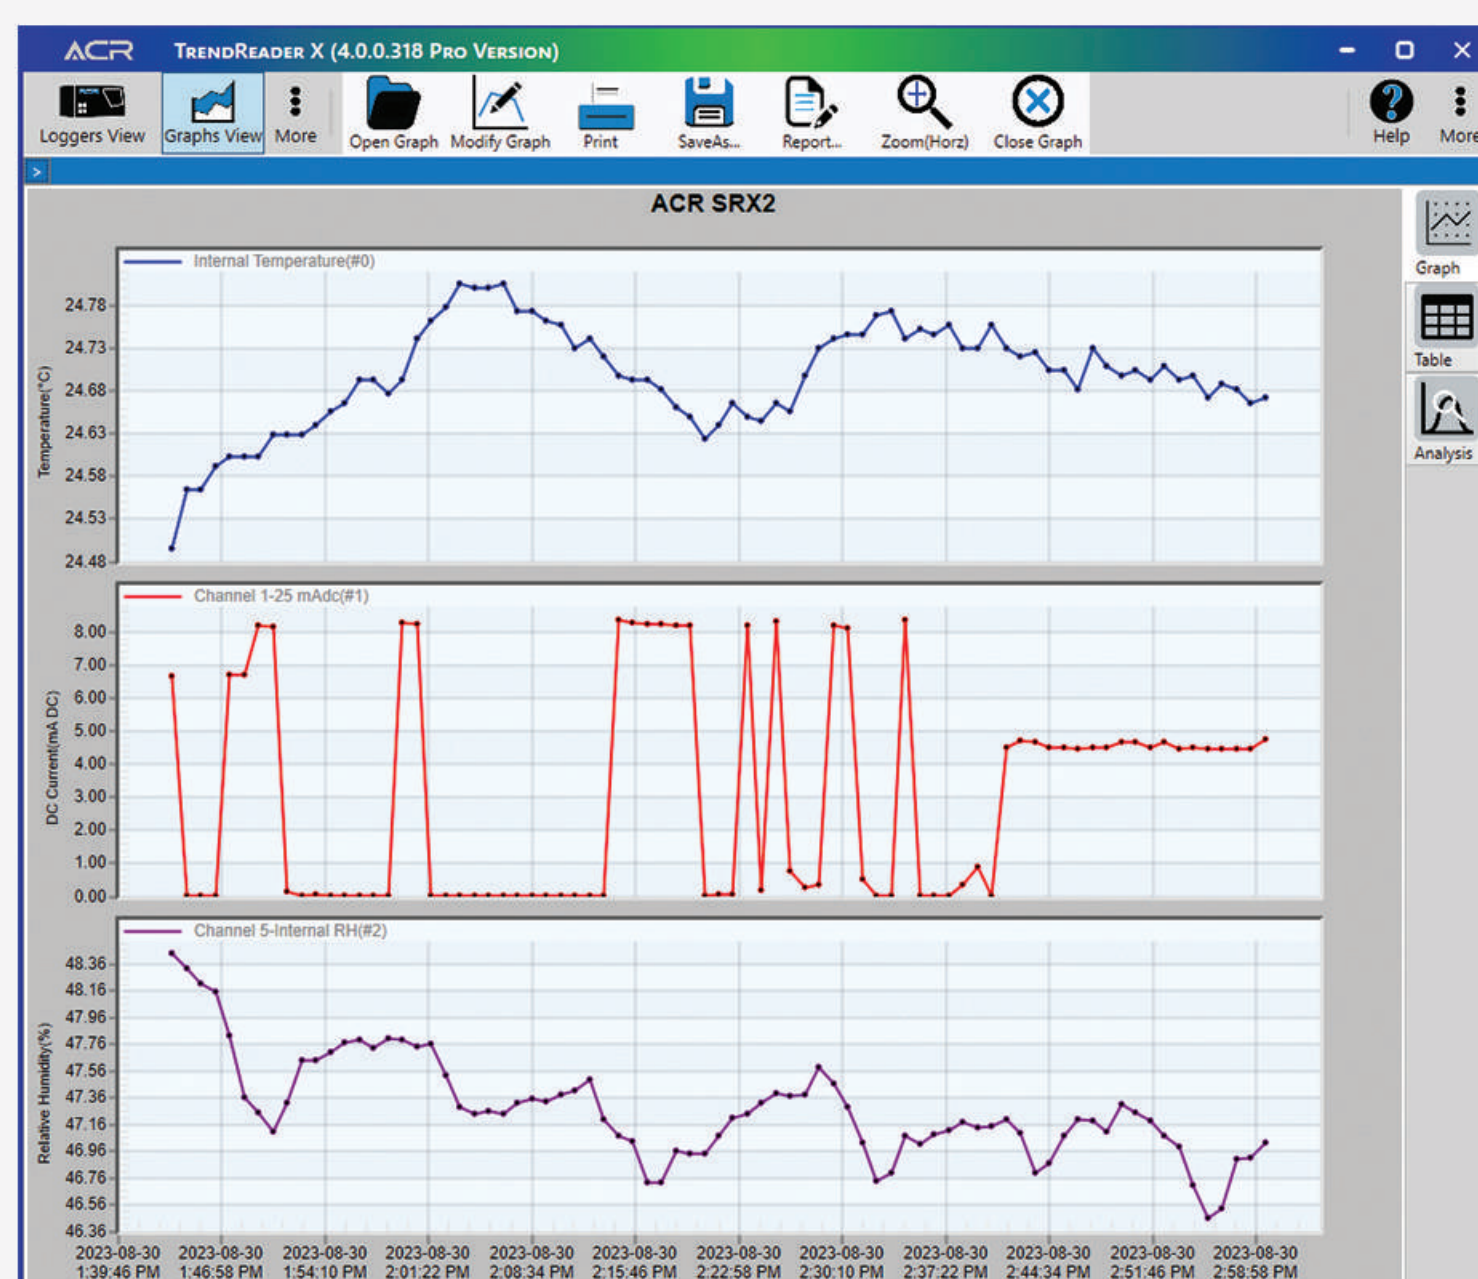

TRENDREADER TRX SOFTWARE®

TrendReader TRX Pro is an application designed exclusively for ACR's SRX and JR product families. Powerful features and easy setup enables collected data results to be thoroughly analyzed

**CONNECT, PROGRAM,
DOWNLOAD OF SRX &
JR-2000 DATA**

REAL TIME GRAPHING

**TABLE VIEW FOR DETAILED
ANALYSIS**

**STACKED VIEW FOR A CLEAN
GRAPH**

Feature	TRX Basic	TRX Pro
Real-time Graphing	✓	✓
Push Button Analytics		✓
High & Low Thresholds with email alarm capability		✓
Table View, to drag and drop columns for closer analysis	✓	✓
Stacked View, see each parameter separately for a cleaner-looking graph	✓	✓
1-Page Summary Report, with data from Analytics section and a Graph		✓
Easier to calibrate. The offset is in engineering values instead of bytes, making it more intuitive	✓	✓
Delay start can be set to 2 months away	✓	✓
Wizards provide step-by-step instructions and explanations for basic setup	✓	✓