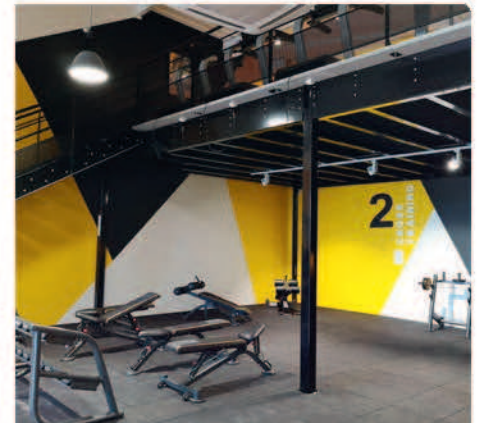

DISCOVER MEZZAMAN ON PAGE 160.

STOCK

OFFICE

SMART

STANDARD COLOURS:

Uprights
anthracite grey
RAL 7024

Beams and joists
Galvanised

DIMENSIONS