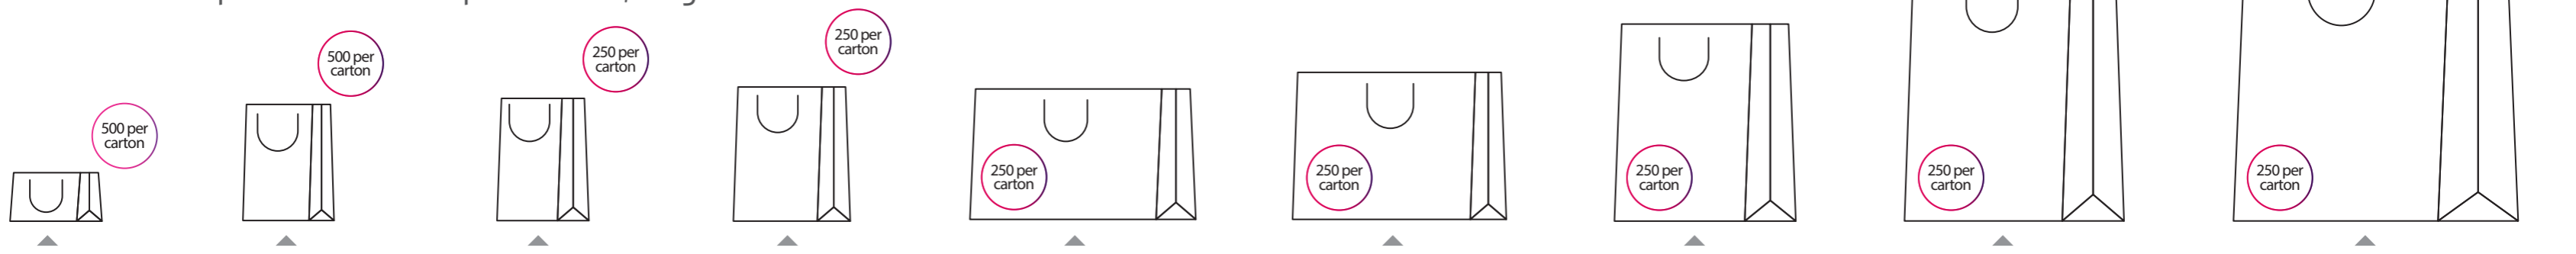

BROWN KRAFT TAKEAWAY BAGS

Brown Paper with Twisted Paper Handles

Size	Dimensions (w) x (h) x (g)	Material
Small	28(w) x 28(h) x 15(g)	Brown Kraft: NE000429
Medium	30.5(w) x 30.5(h) x 17(g)	Brown Kraft: NE000428
Large	35(w) x 32(h) x 23(g)	Brown Kraft: NE000427

DELUXE KRAFT BAGS PORTRAIT & BOUTIQUE

Brown or White Paper with Black Rope Handles, 110gsm

Size	Dimensions (w) x (h) x (g)	Material
Mini Gift	15(w) x 10(h) x 7(g)	Brown Kraft: NE000416 White Kraft: NE000444
XXS	16(w) x 26.5(h) x 5(g)	Brown Kraft: NE000417 White Kraft: NE000445
XS	20(w) x 29(h) x 10(g)	Brown Kraft: NE00018 White Kraft: NE000446
Small	26(w) x 35(h) x 9(g)	Brown Kraft: NE00413 White Kraft: NE000441
Small Boutique	35(w) x 25(h) x 11(g)	Brown Kraft: NE000420 White Kraft: NE000448
Medium Boutique	45(w) x 35(h) x 12.5(g)	Brown Kraft: NE000421 White Kraft: NE000449
Small / Medium	31(w) x 42(h) x 11(g)	Brown Kraft: NE000419 White Kraft: NE000447
Medium	34(w) x 48(h) x 9(g)	Brown Kraft: NE000414 White Kraft: NE000442
Large	45(w) x 50(h) x 12.5(g)	Brown Kraft: NE000415 White Kraft: NE000443