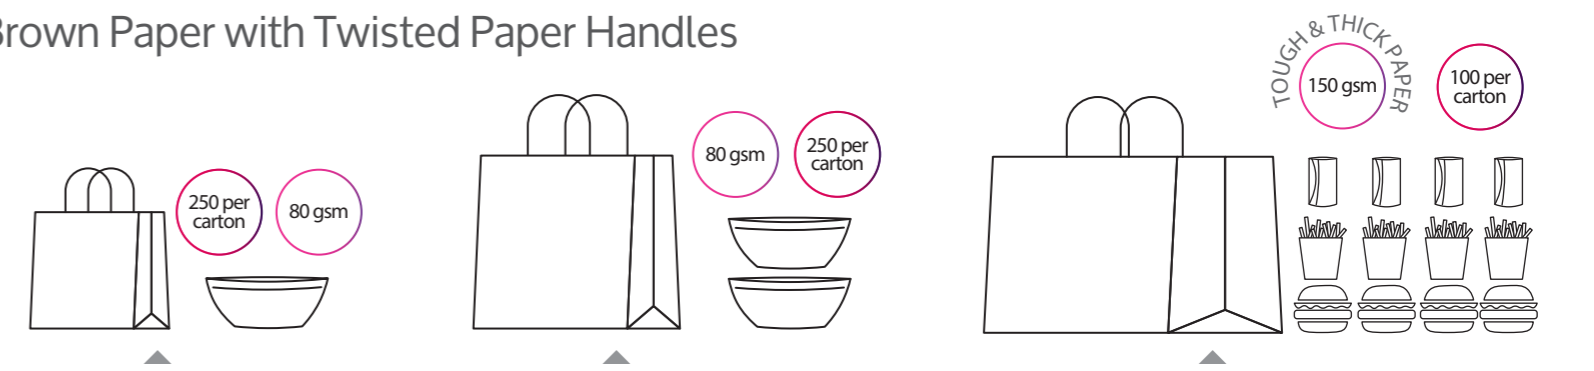

BAG SIZES

WIDTH x HEIGHT x GUSSET (h) x (w) x (g) – centimeters (cm)

KRAFT BAGS PORTRAIT & BOUTIQUE

Brown or White Paper with Twisted Paper Handles, 110gsm

Size	Dimensions (w) x (h) x (g)	Material
XXXXXS	14(w) x 16.5(h) x 7.5(g)	Brown Kraft: NE000408 White Kraft: NE000438
XXXS	17(w) x 20(h) x 10(g)	Brown Kraft: NE000407 White Kraft: NE000440
XXS	16(w) x 26.5(h) x 5(g)	Brown Kraft: NE000405 White Kraft: NE000434
XS	20(w) x 29(h) x 10(g)	Brown Kraft: NE000406 White Kraft: NE000435
Small	26(w) x 35(h) x 9(g)	Brown Kraft: NE000402 White Kraft: NE000430
Small Boutique	35(w) x 25(h) x 11(g)	Brown Kraft: NE000410 White Kraft: NE000439
S/M Boutique	42(w) x 31(h) x 11(g)	Brown Kraft: NE000411 White Kraft: NE000437
Medium Boutique	45(w) x 35(h) x 12.5(g)	Brown Kraft: NE000412 White Kraft: NE000433
S/M	31(w) x 42(h) x 11(g)	Brown Kraft: NE000409 White Kraft: NE000436
Medium	34(w) x 48(h) x 9(g)	Brown Kraft: NE000403 White Kraft: NE000431
Large	45(w) x 50(h) x 12.5(g)	Brown Kraft: NE000404 White Kraft: NE000432

KRAFT MARKET & GROCERY BAGS

Brown Kraft Paper Flat Bottom Bags

Size	Dimensions (w) x (h) x (g)	Material
Small	9(w) x 21(h) x 5(g)	Brown Kraft: NE000422
Medium	13(w) x 26(h) x 8(g)	Brown Kraft: NE000423
Large	16(w) x 29.5(h) x 8.5(g)	Brown Kraft: NE000424
Small	24(w) x 39(h) x 12(g)	Brown Kraft: NE000425
Large	30(w) x 43(h) x 17.5(g)	Brown Kraft: NE000426

BROWN KRAFT TAKEAWAY BAGS

Brown Paper with Twisted Paper Handles

Size	Dimensions (w) x (h) x (g)	Material
Small	28(w) x 28(h) x 15(g)	Brown Kraft: NE000429
Medium	30.5(w) x 30.5(h) x 17(g)	Brown Kraft: NE000428
Large	35(w) x 32(h) x 23(g)	Brown Kraft: NE000427