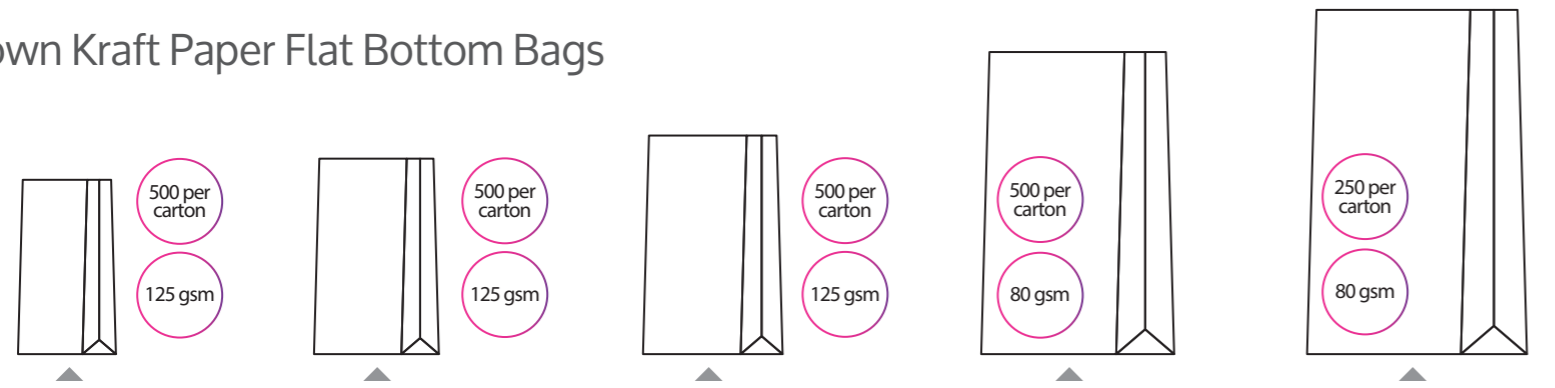

BAG SIZES

WIDTH x HEIGHT x GUSSET (h) x (w) x (g) – centimeters (cm)

KRAFT BAGS PORTRAIT & BOUTIQUE

Brown or White Paper with Twisted Paper Handles, 110gsm

Size	Dimensions (w) x (h) x (g)	Material
XXXXXS	14(w) x 16.5(h) x 7.5(g)	Brown Kraft: NE000408 White Kraft: NE000438
XXXS	17(w) x 20(h) x 10(g)	Brown Kraft: NE000407 White Kraft: NE000440
XXS	16(w) x 26.5(h) x 5(g)	Brown Kraft: NE000405 White Kraft: NE000434
XS	20(w) x 29(h) x 10(g)	Brown Kraft: NE000406 White Kraft: NE000435
Small	26(w) x 35(h) x 9(g)	Brown Kraft: NE000402 White Kraft: NE000430
Small Boutique	35(w) x 25(h) x 11(g)	Brown Kraft: NE000410 White Kraft: NE000439
S/M Boutique	42(w) x 31(h) x 11(g)	Brown Kraft: NE000411 White Kraft: NE000437
Medium Boutique	45(w) x 35(h) x 12.5(g)	Brown Kraft: NE000412 White Kraft: NE000433
S/M	31(w) x 42(h) x 11(g)	Brown Kraft: NE000409 White Kraft: NE000436
Medium	34(w) x 48(h) x 9(g)	Brown Kraft: NE000403 White Kraft: NE000431
Large	45(w) x 50(h) x 12.5(g)	Brown Kraft: NE000404 White Kraft: NE000432

KRAFT MARKET & GROCERY BAGS

Brown Kraft Paper Flat Bottom Bags

Size	Dimensions (w) x (h) x (g)	Material
Small	9(w) x 21(h) x 5(g)	Brown Kraft: NE000422
Medium	13(w) x 26(h) x 8(g)	Brown Kraft: NE000423
Large	16(w) x 29.5(h) x 8.5(g)	Brown Kraft: NE000424
Small	24(w) x 39(h) x 12(g)	Brown Kraft: NE000425
Large	30(w) x 43(h) x 17.5(g)	Brown Kraft: NE000426

BROWN KRAFT TAKEAWAY BAGS

Brown Paper with Twisted Paper Handles

Size	Dimensions (w) x (h) x (g)	Material
Small	28(w) x 28(h) x 15(g)	Brown Kraft: NE000429
Medium	30.5(w) x 30.5(h) x 17(g)	Brown Kraft: NE000428
Large	35(w) x 32(h) x 23(g)	Brown Kraft: NE000427