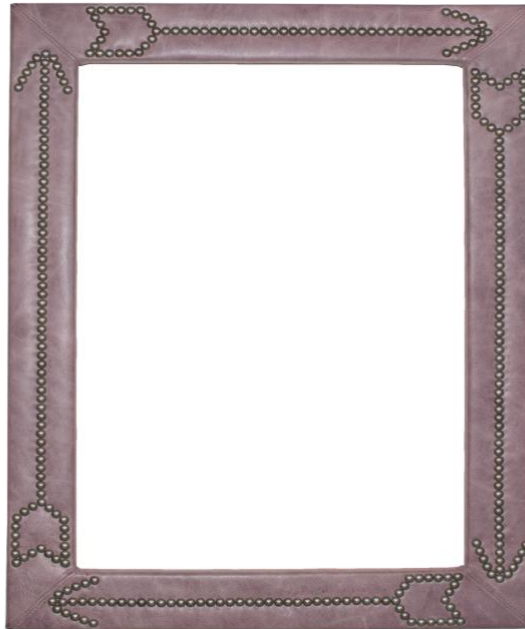

## Rectangular Arrow Mirror

COMES IN 2 SIZES:

- 24" W X 33" L X 2" Deep
- 30" W X 38" L x 2" Deep

Contact us for custom sizing.

Our Rectangular Arrow Mirror has a wood frame, covered in leather with a decorative nail head arrow design. You can choose a leather color and nail head finish.