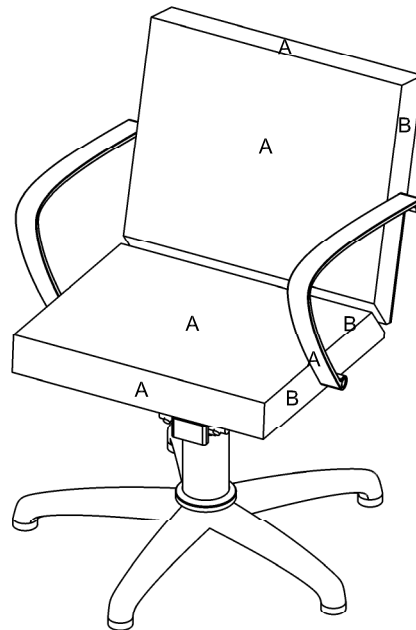

Fabric Finish Options:

A = Fabric
B = Fabric

Chair Options:
5 Star Base - standard
04378 Quadra Base - option

03955 Embroidered Logo
(embroidery to rear of chairs)

Clear Protective Back Cover

Optional extras must be clearly detailed at time of order.