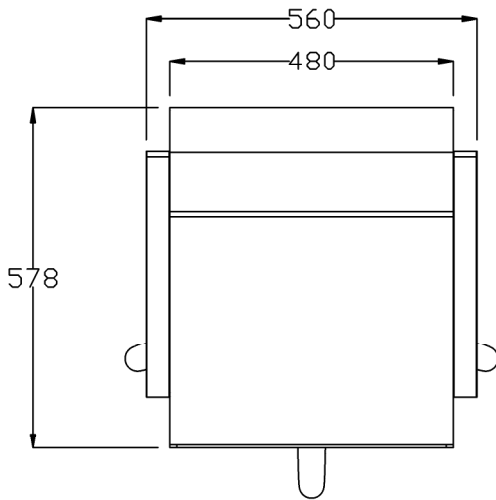

A = Fabric  
B = Fabric

Chair Options:  
5 Star Base - standard  
04378 Quadra Base - option

03955 Embroidered Logo  
(embroidery to rear of chairs)

Clear Protective Back Cover

Optional extras must be clearly detailed at time of order.