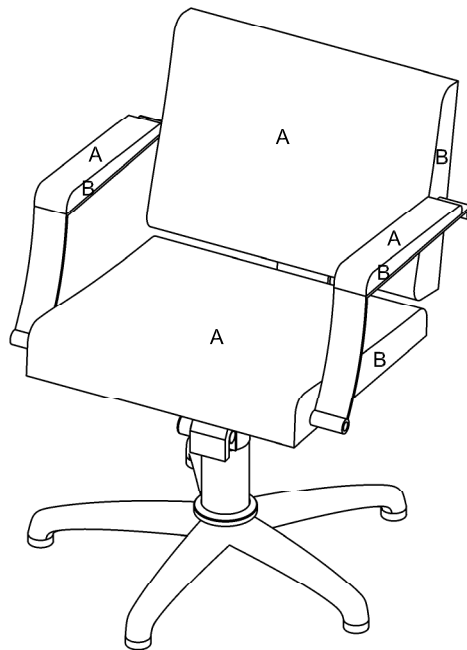

Fabric Finish Options:

A = Fabric
B = Fabric

Chair Options:

- 5 Star Base - standard
- 04378 Quadra Base - option

03955 Embroidered Logo
(embroidery to rear of chairs)

Clear Protective Back Cover

Optional extras must be clearly detailed at time of order.