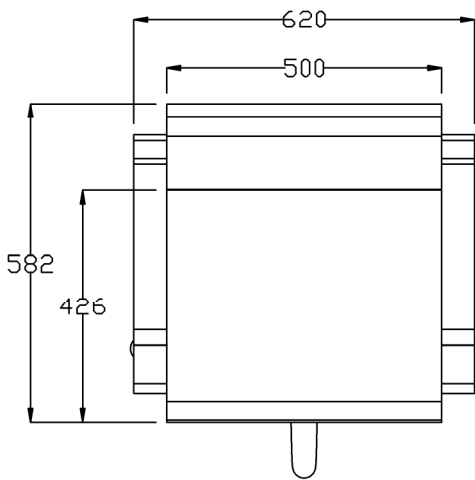

Fabric Finish Options:

A = Fabric
B = Fabric

Chair Options:

- 5 Star Base - standard
- 04378 Quadra Base - option

03955 Embroidered Logo
(embroidery to rear of chairs)

Clear Protective Back Cover

Optional extras must be clearly detailed at time of order.