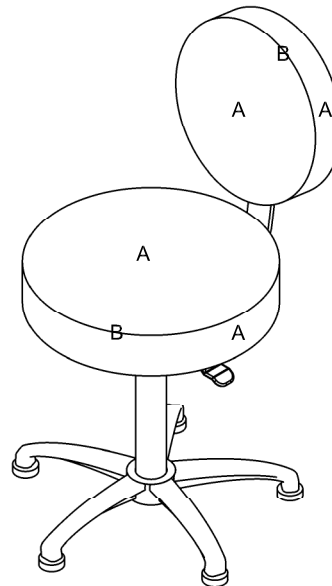

- Chrome plated gas lift with 5 star base

Optional Equipment:

- Castors

Main Construction:

- Interior plywood construction with foam toppers.

Finish:

- Any fabric from the REM range. All REM fabrics are fire retardant to Crib 5.

Features:

- Unique Design
- Chrome Back bar
- Choice of any REM colour with feature piping

Fabric Finish Options:

A = Fabric
B = Fabric (piping)

Chair Options:
03955 Embroidery
(embroidery to rear of chairs)