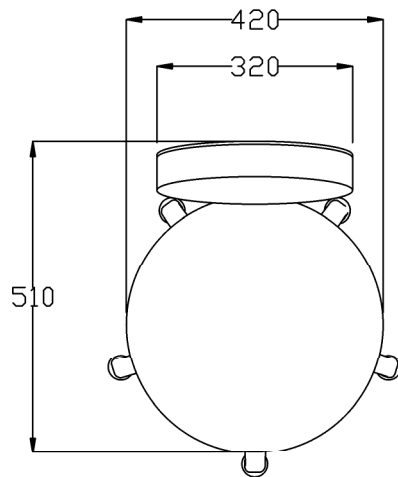

Fabric Finish Options:

A = Fabric
B = Fabric (piping)

Chair Options:
03955 Embroidery
(embroidery to rear of chairs)

Optional extras must be clearly detailed at time of order.