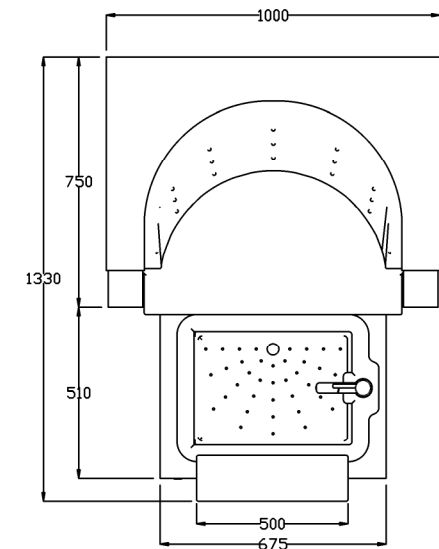

Features:

- Choice of any REM colours with feature buttoning on seat
- Whirl pool motor
- Adjustable footrest
- Retractable tap
- Laminated basin cover

Plumbing Details:

Included:

- Hot & cold flexi pipe - to fit 15mm copper pipe
- Flexi Waste - 1 ¼ (32mm)

Optional Extra:

- Bottle Trap A10A - 1 ¼ (32mm)

Fabric Finish Options:

Laminate Finish Options:

A = Laminate
B = Fabric
C = Fabric (buttons)

Optional extras must be clearly detailed at time of order.