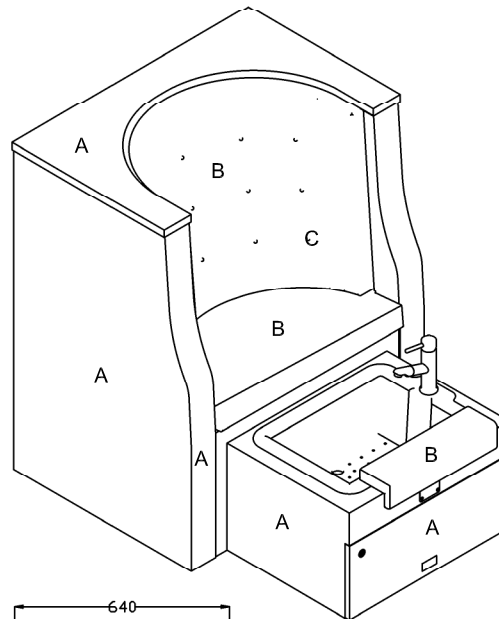

Features:

- Choice of any REM colours with feature buttoning on seat
- Whirl pool motor
- Adjustable footrest
- Retractable tap
- Laminated basin cover

Plumbing Details:

Included:

- Hot & cold flexi pipe - to fit 15mm copper pipe
- Flexi Waste - 1 ¼ (32mm)

Optional Extra:

- Bottle Trap A10A - 1 ¼ (32mm)

Fabric Finish Options:

Laminate Finish Options:

A = Laminate
B = Fabric
C = Fabric (buttons)

Optional extras must be clearly detailed at time of order.