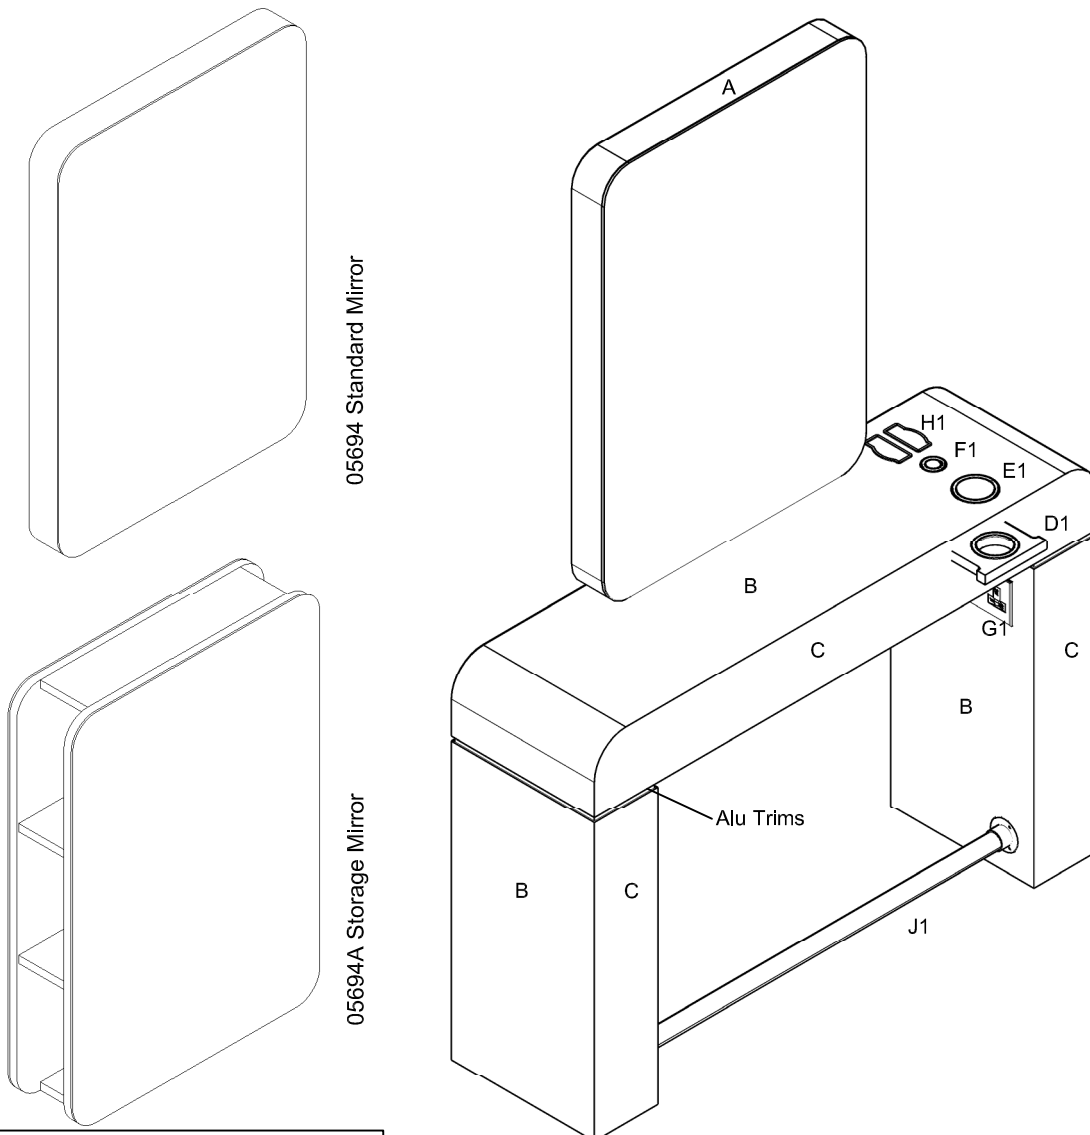

NOTE: storage mirrors will be white if styling units are Alu Brosse / Reed / Antique Rose