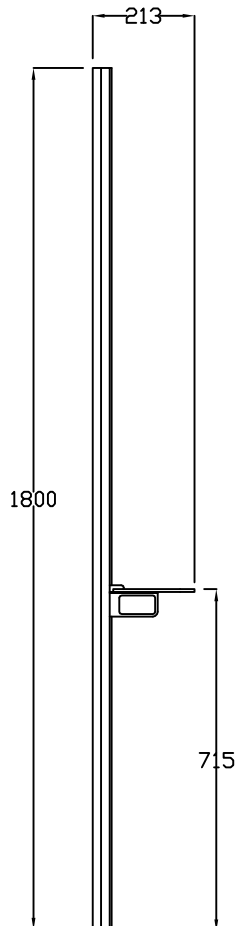

REM (UK) Limited, Glenfield Mill, Glenfield Road, Nelson, Lancashire BB9 8AW T: +44 (0)1282 619 977 F: +44 (0)1282 619 617 E: sales@rem.co.uk W: www.rem.co.uk

Product Codes:

- 05112 - Icon Styling Unit
- 05193 - Icon Island Unit

Standard Equipment:

- Glass shelf

Optional Equipment:

- N/A

Main Construction:

- Timber construction finished in high pressure laminate from the REM laminate range
- 4mm mirror
- 8mm toughened glass shelf
- Chrome brackets

Finish:

- Any laminate from the REM swatch range

Features:

- Classic design
- Choice of REM colours
- Generous sized mirror
- Glass shelf

Laminate Finish Options:

A = Laminate

Choice of REM laminates

Optional extras must be clearly detailed at time of order.