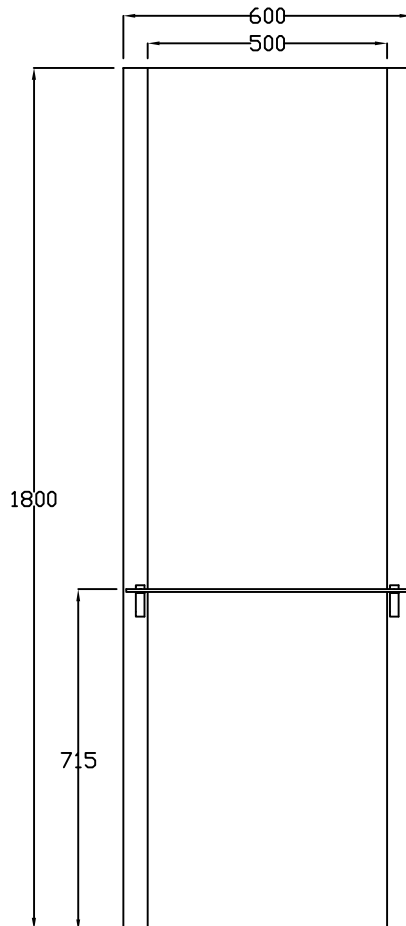

REM (UK) Limited, Glenfield Mill, Glenfield Road, Nelson, Lancashire BB9 8AW T: +44 (0)1282 619 977 F: +44 (0)1282 619 617 E: sales@rem.co.uk W: www.rem.co.uk

Product Codes:

- 05112 - Icon Styling Unit
- 05193 - Icon Island Unit

Standard Equipment:

- Glass shelf

Optional Equipment:

- N/A

Main Construction:

- Timber construction finished in high pressure laminate from the REM laminate range
- 4mm mirror
- 8mm toughened glass shelf
- Chrome brackets

Finish:

- Any laminate from the REM swatch range

Features:

- Classic design
- Choice of REM colours
- Generous sized mirror
- Glass shelf

Laminate Finish Options:

A = Laminate

Choice of REM laminates

Optional extras must be clearly detailed at time of order.