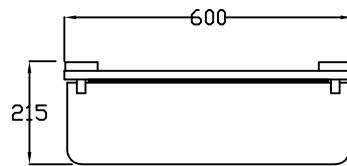

Finish:

- Any laminate from the REM swatch range

Features:

- Classic design
- Choice of REM colours
- Generous sized mirror
- Glass shelf

Laminate Finish Options:

A = Laminate

Choice of REM laminates

Optional extras must be clearly detailed at time of order.