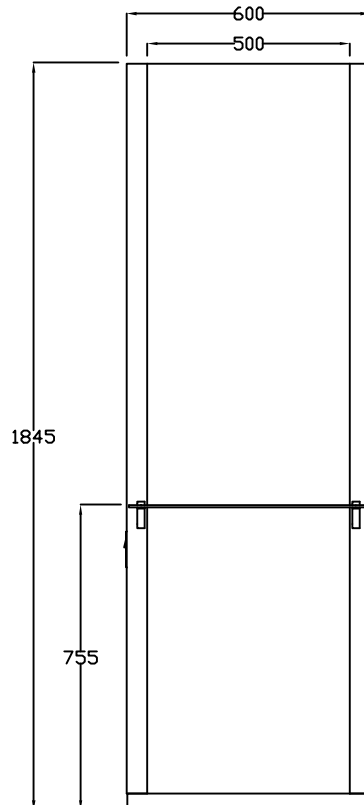

REM (UK) Limited, Glenfield Mill, Glenfield Road, Nelson, Lancashire BB9 8AW T: +44 (0)1282 619 977 F: +44 (0)1282 619 617 E: sales@rem.co.uk W: www.rem.co.uk

Product Codes:

- 05112 - Icon Styling Unit
- 05193 - Icon Island Unit

Standard Equipment:

- Glass shelf
- Central storage column

Optional Equipment:

- Double electric sockets

Main Construction:

- Timber construction finished in high pressure laminate from the REM laminate range
- 4mm mirror
- 8mm toughened glass shelf
- Chrome brackets

Finish:

- Any laminate from the REM swatch range

Features:

- Classic design
- Choice of REM colours
- Generous sized mirror
- Glass shelf
- Central storage column

Laminate Finish Options:

NOTE: island column will be white if styling units are Alu Brosse / Reed / Antique Rose

A = Laminate

Choice of REM laminates

Optional extras must be clearly detailed at time of order.