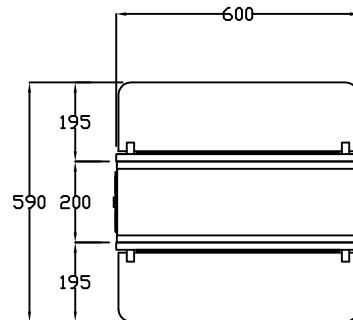

REM (UK) Limited, Glenfield Mill, Glenfield Road, Nelson, Lancashire BB9 8AW T: +44 (0)1282 619 977 F: +44 (0)1282 619 617 E: sales@rem.co.uk W: www.rem.co.uk

Product Codes:

- 05112 - Icon Styling Unit
- 05193 - Icon Island Unit

Standard Equipment:

- Glass shelf
- Central storage column

Optional Equipment:

- Double electric sockets

Main Construction:

- Timber construction finished in high pressure laminate from the REM laminate range
- 4mm mirror
- 8mm toughened glass shelf
- Chrome brackets

Finish:

- Any laminate from the REM swatch range

Features:

- Classic design
- Choice of REM colours
- Generous sized mirror
- Glass shelf
- Central storage column

Laminate Finish Options:

NOTE: island column will be white if styling units are Alu Brosse / Reed / Antique Rose

A = Laminate

Choice of REM laminates

Optional extras must be clearly detailed at time of order.