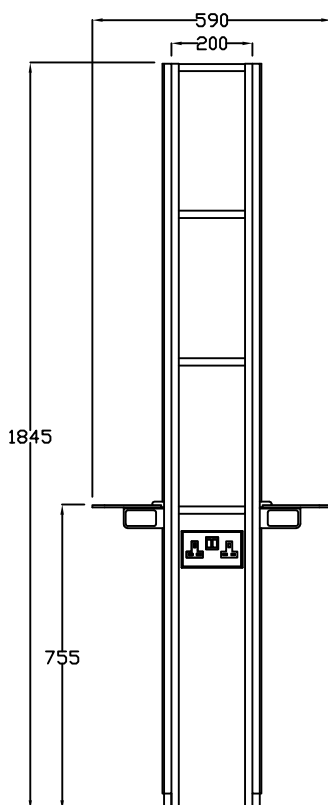

REM (UK) Limited, Glenfield Mill, Glenfield Road, Nelson, Lancashire BB9 8AW T: +44 (0)1282 619 977 F: +44 (0)1282 619 617 E: sales@rem.co.uk W: www.rem.co.uk

Product Codes:

- 05112 - Icon Styling Unit
- 05193 - Icon Island Unit

Standard Equipment:

- Glass shelf
- Central storage column

Optional Equipment:

- Double electric sockets

Main Construction:

- Timber construction finished in high pressure laminate from the REM laminate range
- 4mm mirror
- 8mm toughened glass shelf
- Chrome brackets

Finish:

- Any laminate from the REM swatch range

Features:

- Classic design
- Choice of REM colours
- Generous sized mirror
- Glass shelf
- Central storage column

Laminate Finish Options:

NOTE: island column will be white if styling units are Alu Brosse / Reed / Antique Rose

A = Laminate

Choice of REM laminates

Optional extras must be clearly detailed at time of order.