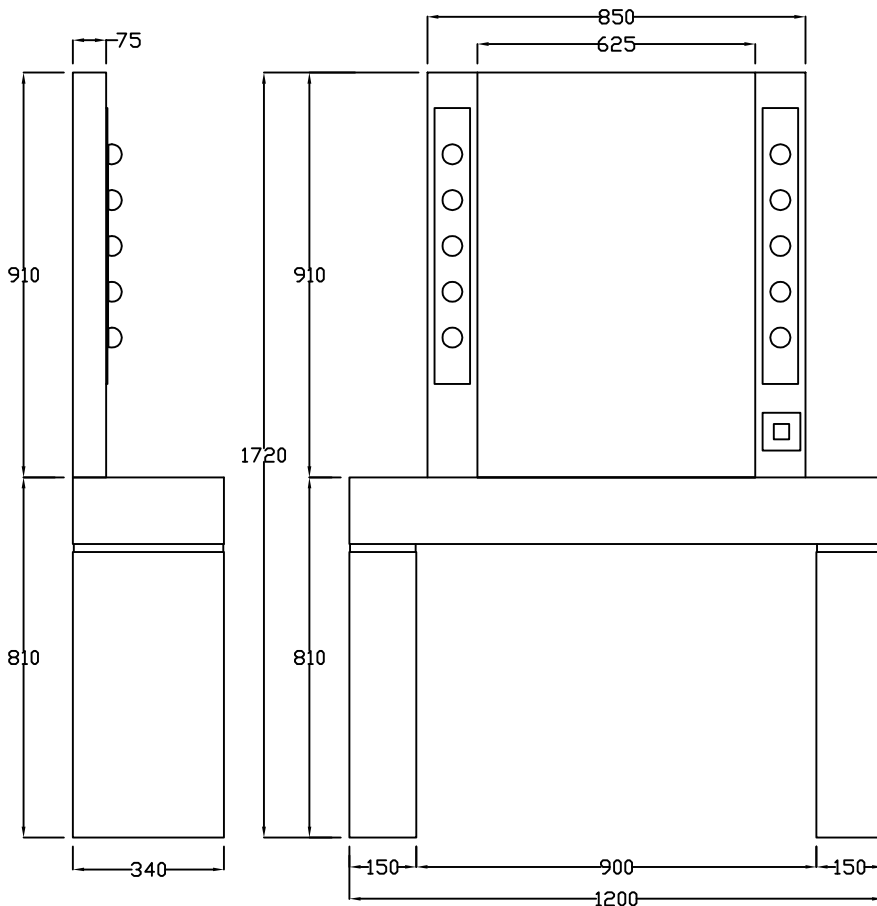

Light Details:

- 10 x LED E14 Small Edison Screw Golf Ball P45 Bulb, 5.5W provided per mirror
- 1300 Lux at 750mm from mirror surface

Laminate Finish Options:

A = Laminate
B = Laminate
C = Laminate
Choice of REM laminates