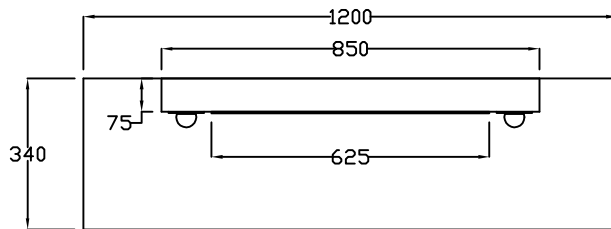

Main Construction:

- Timber construction finished in high pressure laminate from the REM laminate range

Finish:

- Any laminate from the REM swatch range

Features:

- Unique Design, part of the REM Hollywood Range of products
- Choice of REM colours
- Hollywood Bulbs
- Can be made into modular runs of units

Light Details:

- 10 x LED E14 Small Edison Screw Golf Ball P45 Bulb, 5.5W provided per mirror
- 1300 Lux at 750mm from mirror surface

Laminate Finish Options:

A = Laminate
B = Laminate
C = Laminate
Choice of REM laminates