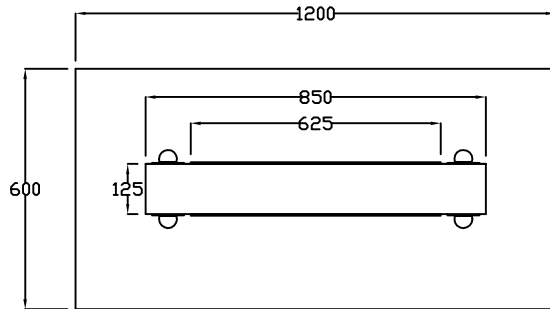

Light Details:

- 10 x LED E14 Small Edison Screw Golf Ball P45 Bulb, 5.5W provided per mirror
- 1300 Lux at 750mm from mirror surface

Laminate Finish Options:

A = Laminate
 B = Laminate
 C = Laminate
 Choice of REM laminates