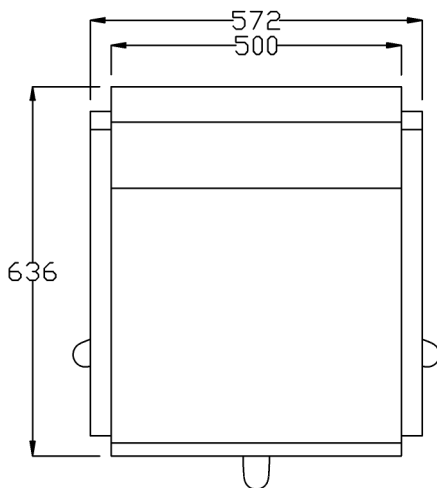

Fabric Finish Options:

A = Fabric
B = Fabric
C = Fabric

Chair Options:

- 5 Star Base - standard
- 04378 Quadra Base - option

03955 Embroidered Logo
(embroidery to rear of chairs)

Clear Protective Back Cover