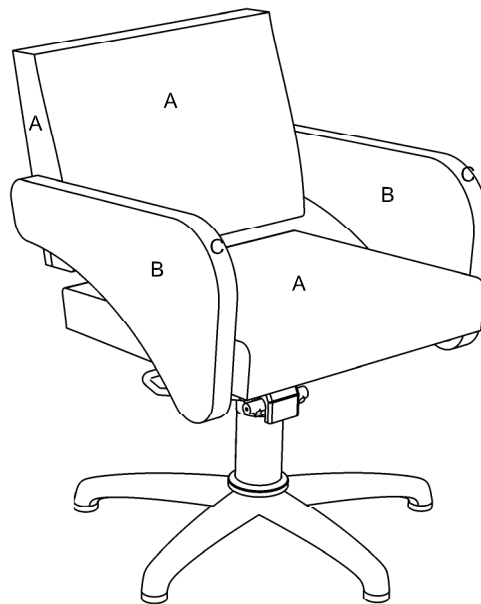

Product Codes:

- 04065 - Havana Styling Chair (colour)
- 04066 - Havana Styling Chair (black)

Standard Equipment:

- Chrome plated locking hydraulic pump with 5 star base

Optional Equipment:

- Quadra base (04378)
- Chair back cover
- Logo embroidery

Main Construction:

- Interior plywood construction with foam toppers.
- Upholstered arms.

Finish:

- Any fabric from the REM range. All REM fabrics are fire retardant to Crib 5.

Features:

- Choice of any REM colour
- 2 tone upholstery available

Fabric Finish Options:

A = Fabric
B = Fabric
C = Fabric

Chair Options:

- 5 Star Base - standard
- 04378 Quadra Base - option

03955 Embroidered Logo
(embroidery to rear of chairs)

Clear Protective Back Cover