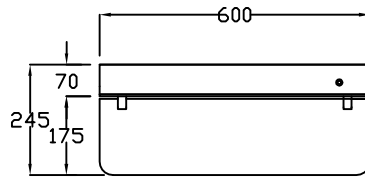

Finish:

- Any laminate from the REM swatch range

Features:

- Elegant Illuminated Wall Unit
- Choice of REM colours
- Generous sized mirror
- Glass shelf
- LED lighting

Laminate Finish Options:

A = Laminate
B = Laminate