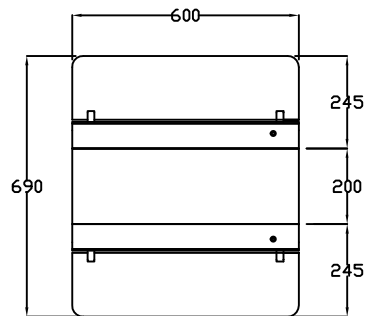

Product Codes:

- 05110 - Destiny Styling Unit
- 05191 - Destiny Island Unit

Standard Equipment:

- Floor length styling unit
- Toughened glass shelf with chrome brackets
- Feature LED lights
- Central storage column

Optional Equipment:

- Destiny Holster
- Frosted lower mirror
- Double electric sockets

Main Construction:

- Timber construction finished in high pressure laminate from the REM laminate range
- 4mm mirror face with toughened glass shelf.

Finish:

- Any laminate from the REM swatch range

Features:

- Elegant Illuminated Wall Unit
- Choice of REM colours
- Generous sized mirror
- Glass shelf
- LED lighting
- Central storage column

Laminate Finish Options:

NOTE: island column will be white if styling units are Alu Brosse / Reed / Antique Rose

A = Laminate
B = Laminate

Choice of REM laminates

Optional extras must be clearly detailed at time of order.