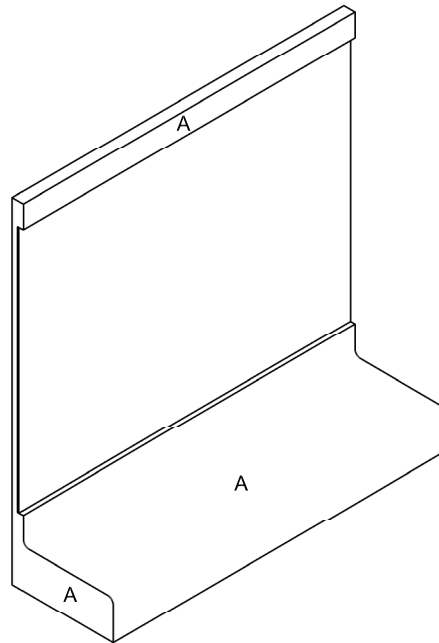

**Standard Equipment:**

- Square mirror
- Post-formed shelf section

**Optional Equipment:**

- Electric sockets
- Chrome holster

**Main Construction:**

- Timber construction finished in high pressure laminate from the REM laminate range
- 4mm mirror face

**Finish:**

- Any laminate from the REM swatch range

**Features:**

- Choice of REM colours
- Generous sized mirror

Laminate Finish Options:

A = Laminate  
Choice of REM laminates

Optional extras must be clearly detailed at time of order:  
Large Holster RHS (05822)  
Small Holster RHS (05812)  
Socket Chrome (05852)