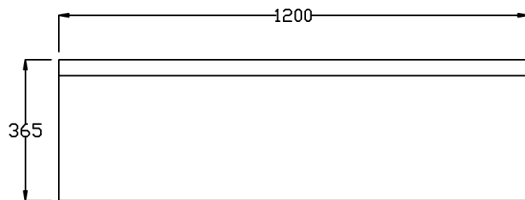

**Finish:**

- Any laminate from the REM swatch range

**Features:**

- Choice of REM colours
- Generous sized mirror

Laminate Finish Options:

A = Laminate  
Choice of REM laminates

Optional extras must be clearly detailed at time of order:  
Large Holster RHS (05822)  
Small Holster RHS (05812)  
Socket Chrome (05852)