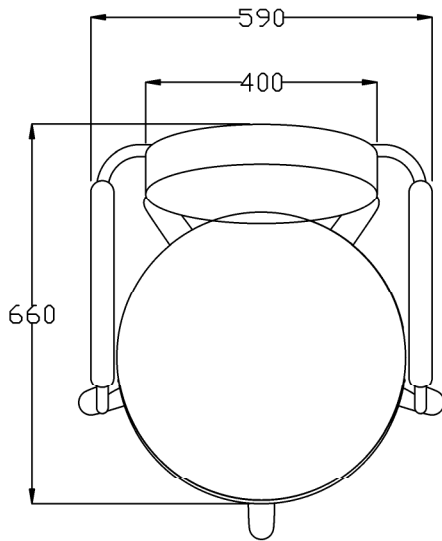

Fabric Finish Options:

A = Fabric
B = Fabric (piping)

Chair Options:
5 Star Base - standard
04378 Quadra Base - option

03955 Embroidered Logo
(embroidery to rear of chairs)

Clear Protective Back Cover

Optional extras must be clearly detailed at time of order.