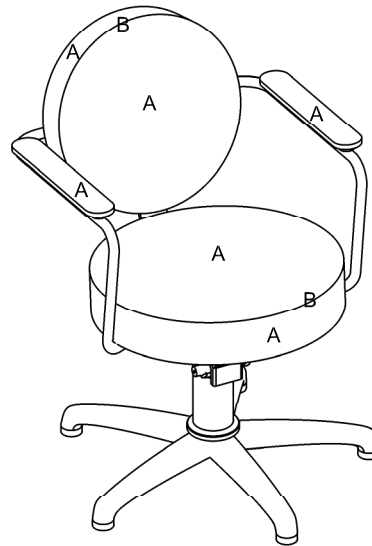

Fabric Finish Options:

A = Fabric
B = Fabric (piping)

Chair Options:
5 Star Base - standard
04378 Quadra Base - option

03955 Embroidered Logo
(embroidery to rear of chairs)

Clear Protective Back Cover

Optional extras must be clearly detailed at time of order.