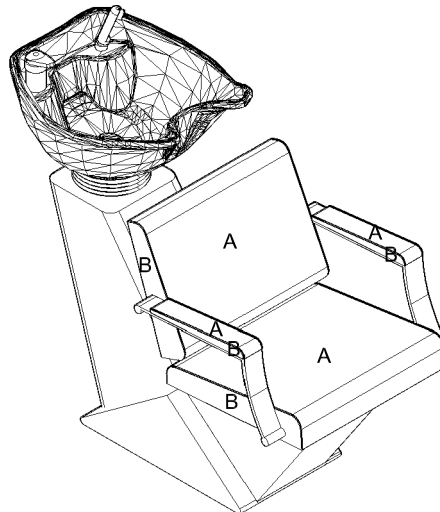

04757 - Samba Baltic Wash Unit
A = Fabric
B = Fabric

Wash Unit Options:
03955 Embroidery (embroidery to rear of chairs)
Clear Protective Back Cover
Optional extras must be clearly detailed at time of order.