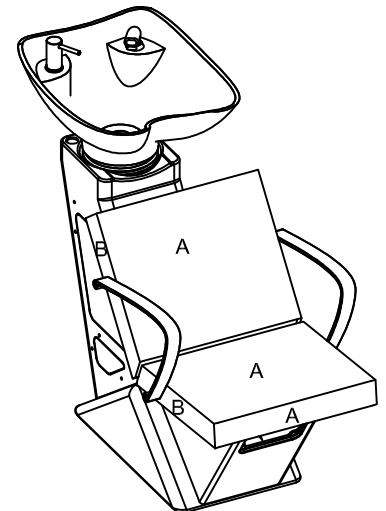

04747 - Shlraz Baltic Wash Unit
A = Fabric
B = Fabric

Wash Unit Options:
03955 Embroidery (embroidery to rear of chairs)
Clear Protective Back Cover
Optional extras must be clearly detailed at time of order.