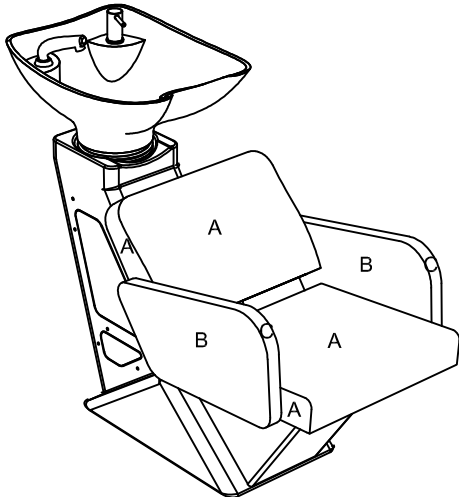

04675 - Colorado Baltic Wash Unit
A = Fabric
B = Fabric
C = Fabric

Wash Unit Options:
03955 Embroidery (embroidery to rear of chairs)
Clear Protective Back Cover
Optional extras must be clearly detailed at time of order.