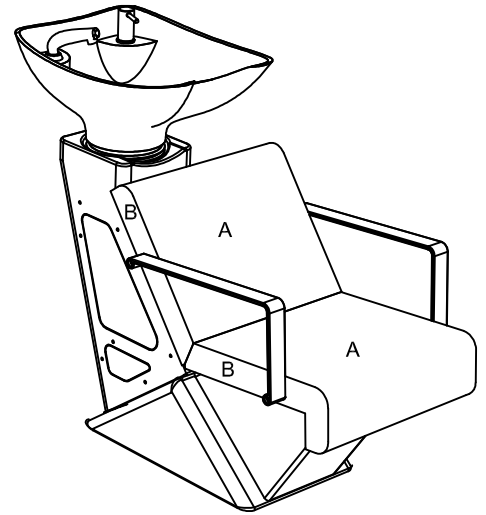

04741 - Aero Baltic Wash Unit
A = Fabric
B = Fabric

Wash Unit Options:
03955 Embroidery (embroidery to rear of chairs)
Clear Protective Back Cover
Optional extras must be clearly detailed at time of order.

04701 - Atlas Baltic Wash Unit
A = Fabric

Wash Unit Options:
03955 Embroidery (embroidery to rear of chairs)
Clear Protective Back Cover
Optional extras must be clearly detailed at time of order.

04675 - Cascade Baltic Wash Unit
A = Fabric
B = Fabric

Wash Unit Options:
03955 Embroidery (embroidery to rear of chairs)
Clear Protective Back Cover
Optional extras must be clearly detailed at time of order.

04675 - Colorado Baltic Wash Unit
A = Fabric
B = Fabric
C = Fabric