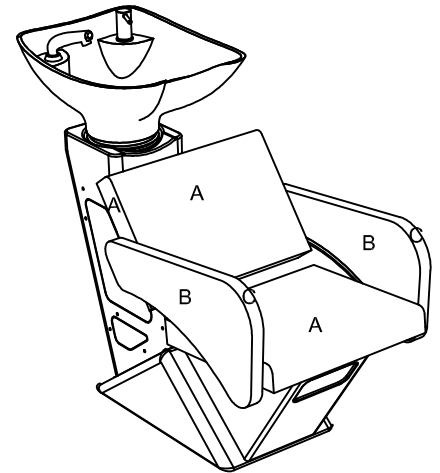

04678 - Havana Baltic Wash Unit
A = Fabric
B = Fabric
C = Fabric

Wash Unit Options:
03955 Embroidery (embroidery to rear of chairs)
Clear Protective Back Cover
Optional extras must be clearly detailed at time of order.