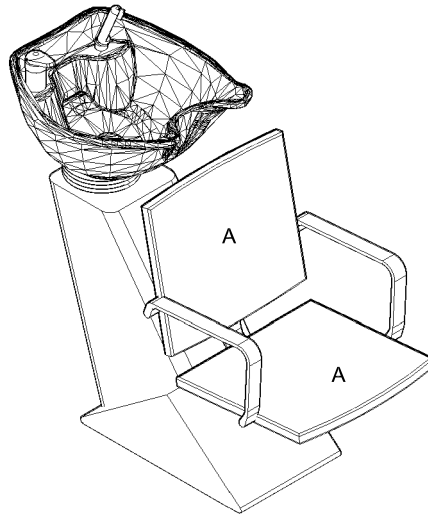

04741 - Aero Baltic Wash Unit
A = Fabric
B = Fabric

Wash Unit Options:
03955 Embroidery (embroidery to rear of chairs)
Clear Protective Back Cover
Optional extras must be clearly detailed at time of order.

04701 - Atlas Baltic Wash Unit
A = Fabric

Wash Unit Options:
03955 Embroidery (embroidery to rear of chairs)
Clear Protective Back Cover
Optional extras must be clearly detailed at time of order.

04675 - Cascade Baltic Wash Unit
A = Fabric
B = Fabric

Wash Unit Options:
03955 Embroidery (embroidery to rear of chairs)
Clear Protective Back Cover
Optional extras must be clearly detailed at time of order.

04675 - Colorado Baltic Wash Unit
A = Fabric
B = Fabric
C = Fabric