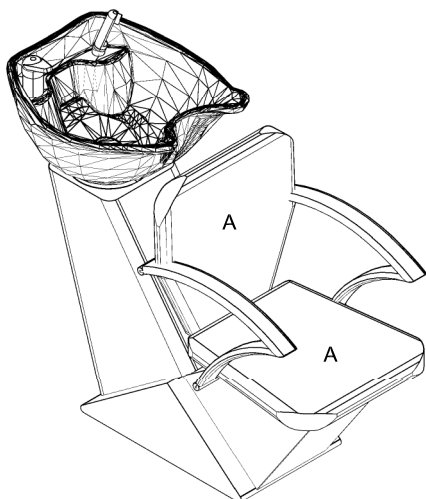

04689 - Miranda Baltic Wash Unit
A = Black only

Wash Unit Options:
03955 Embroidery (embroidery to rear of chairs)
Clear Protective Back Cover
Optional extras must be clearly detailed at time of order.