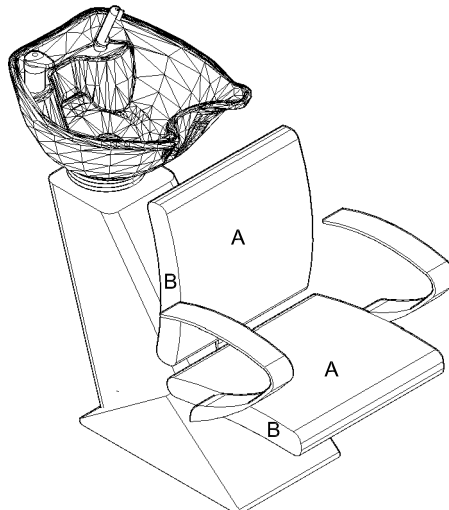

04723 - Evolution Baltic Wash Unit
A = Fabric
B = Fabric

Wash Unit Options:
03955 Embroidery (embroidery to rear of chairs)
Clear Protective Back Cover
Optional extras must be clearly detailed at time of order.