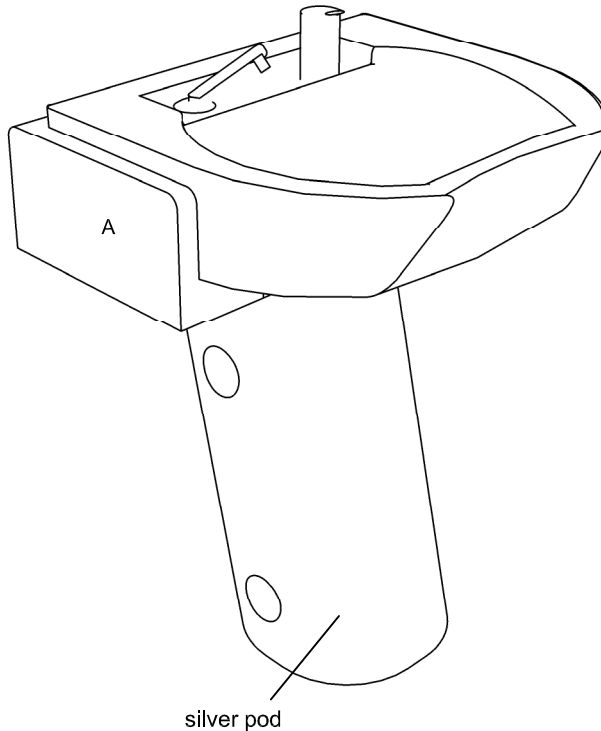

04581 - Aqua Pedestal Frontwash