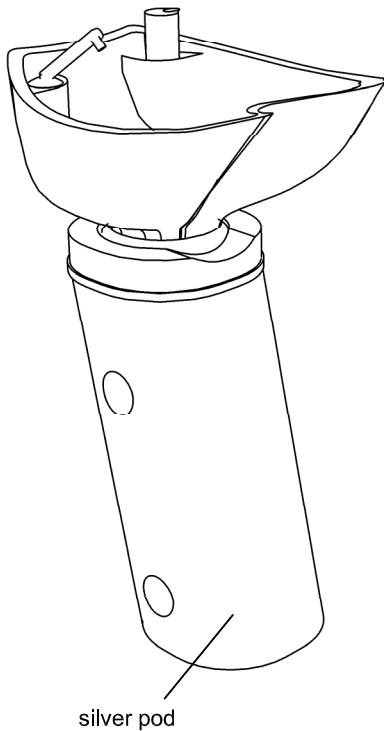

**Optional Equipment:**

- Basin neck cushion (backwash)
- Bottle trap
- Hair trap
- Link unit

**Main Construction:**

- Body: Steel column Zintec anti-rust treated and finished in epoxy powder coated silver paint.
- Basin: Porcelain

**Finish:**

- Body: Epoxy powder silver paint.
- Frontwash Top: Laminated in any colour from the REM range.
- Any laminate from the REM range.

**Features:**

- Matching front & back wash pedestals
- Link unit available
- Choice of any REM laminates
- Can be joined to REM Cascade & Baltic wash units using Aqua Link.

**Plumbing Details:**

- Included:
- Hot & cold flexi pipe  
- to fit 15mm copper pipe
  - Flexi Waste  
- 1 ¼ (32mm)
- Optional Extra:
- Bottle Trap A10A  
- 1 ¼ (32mm)

**Laminate Finish Options:**

04580 - Aqua Pedestal Backwash