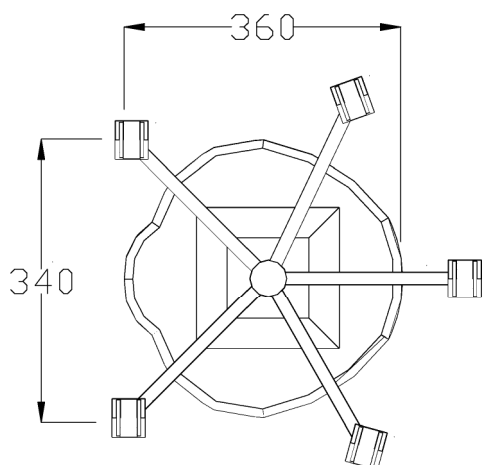

Fabric Finish Options:

A = Fabric

Optional extras must be clearly detailed at time of order.