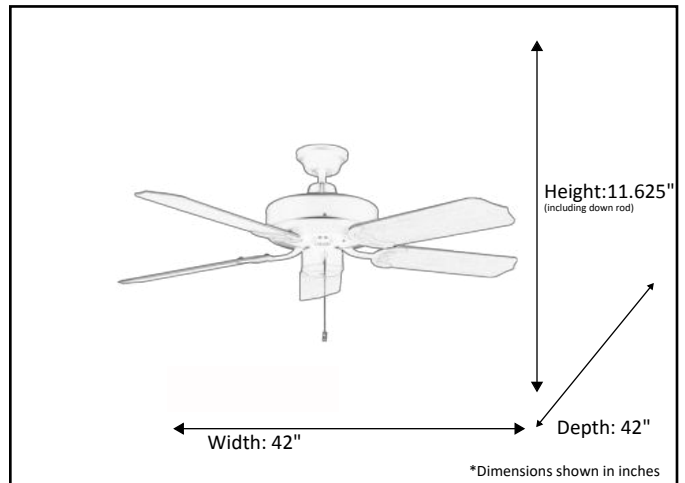

Model #	W52 SV542SV (WET)
SKU	18224
Metal Finish	Silver
Blade Finish	Silver (ABS)
Blade Span	42"
Wire Length (Shown in inches)	80"
Down Rod Included (Shown in inches)	4"
Blade Pitch	12°
Speed	3
Location Use	Outdoor

Finish Shown: Silver

ELECTRICAL REQUIREMENTS: Fixture requires a grounded electrical supply line of 120 volts AC.

INSTALLATION REQUIREMENTS: Fixture attaches to electrical junction box securely anchored in wall or ceiling.
All mounting hardware included.

HOMEnhancements / 1505-A Kelly Blvd., Carrollton, TX. 75006

Product specifications subject to change without notice.

REFERENCE	QTY.	REMARKS	Project
			Location/Type
			Architect
			Engineer
			Contractor
			Submitted By: Date: