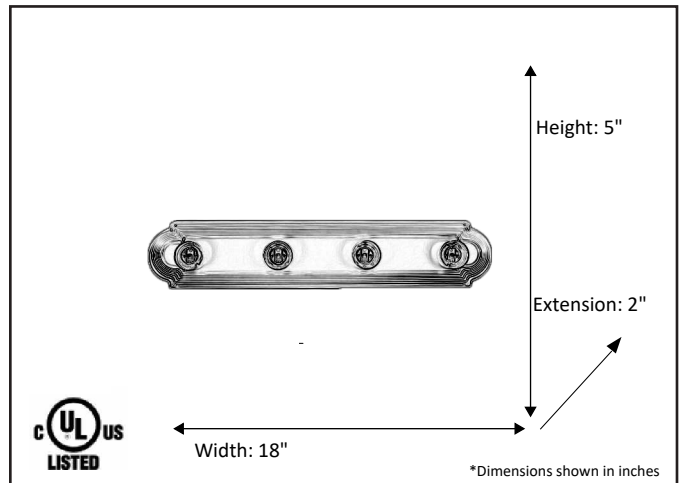

Model #	VSR-4-NK
SKU	13785
Description	4- Light Vanity
Glass Finish	N/A
Lamp Info	4 x E26 Base
Dimensions- HxWxE (Dimensions shown in inches)	5" x 24" x 2"
Metal Finish	Brushed Nickel
Listed	Damp Location Listed

ELECTRICAL REQUIREMENTS: Fixture requires a grounded electrical supply line of 120 volts AC.

INSTALLATION REQUIREMENTS: Fixture attaches to electrical junction box securely anchored in wall or ceiling.
All mounting hardware included.