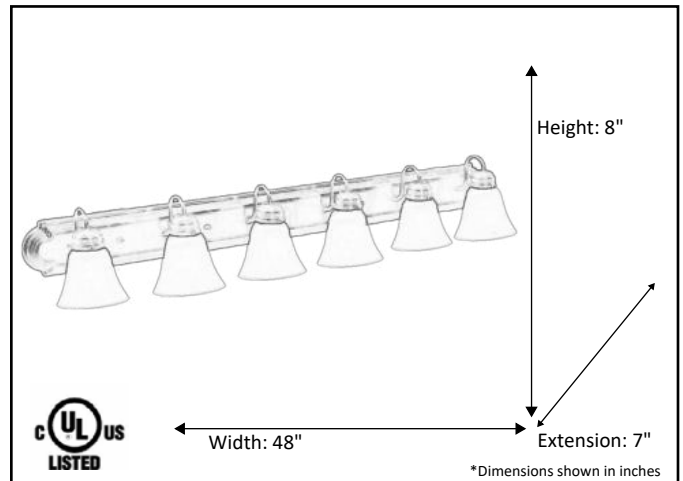

Model #	VSBB-6-NK(G-423)
SKU	17711
Fixture Series	Laredo
Description	6 Light Vanity
Metal Finish	Brushed Nickel
Glass Finish	White
Replacement Glass	G-423
Dimensions- HxW(xE) <small>(Dimensions shown in inches)</small>	8" X 48" X 7"
Lamp Info	6X60W (M)

Finish/Glass Shown: Brushed Nickel/White

*Lamps not included

ELECTRICAL REQUIREMENTS: Fixture requires a grounded electrical supply line of 120 volts AC.

INSTALLATION REQUIREMENTS: Fixture attaches to electrical junction box securely anchored in wall or ceiling.
All mounting hardware included.