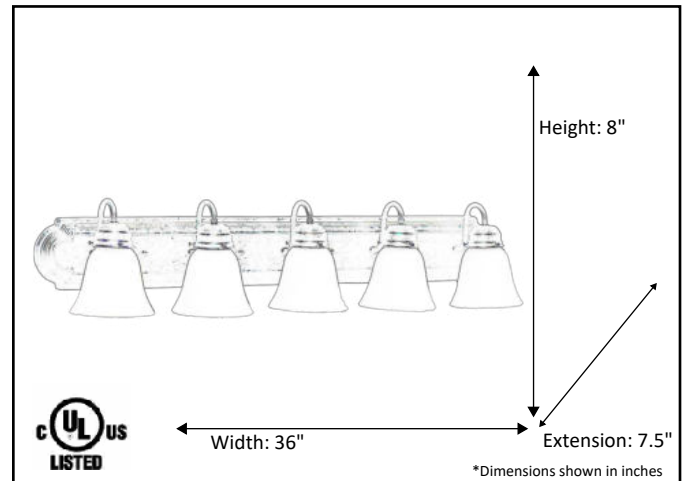

Model #	VSBB-5-RB(G-423)
SKU	17708
Fixture Series	Laredo
Description	5 Light Vanity
Metal Finish	Rubbed Bronze
Glass Finish	White
Replacement Glass	G-423
Dimensions- HxW(xE) <small>(Dimensions shown in inches)</small>	8" X 36" X 7.5"
Lamp Info	5X60W (M)

Finish/Glass Shown: Rubbed Bronze/White

*Lamps not included

ELECTRICAL REQUIREMENTS: Fixture requires a grounded electrical supply line of 120 volts AC.

INSTALLATION REQUIREMENTS: Fixture attaches to electrical junction box securely anchored in wall or ceiling.
All mounting hardware included.