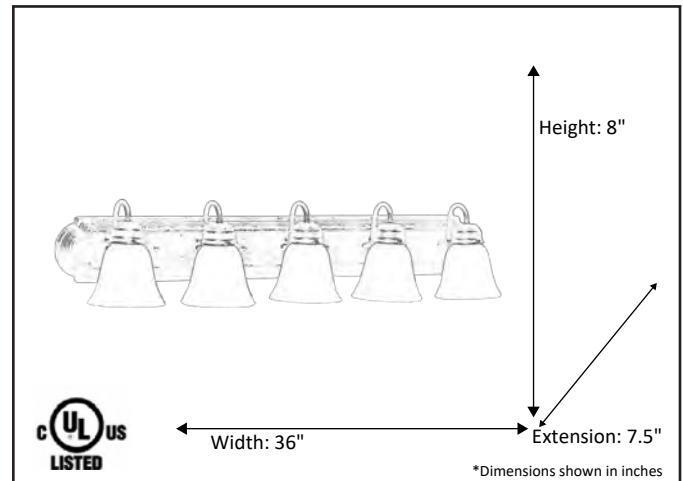

Model #	VSBB-5-NK(G-423)
SKU	16704
Fixture Series	Laredo
Description	5 Light Vanity
Metal Finish	Brushed Nickel
Glass Finish	White
Replacement Glass	G-423
Dimensions- HxW(xE) <small>(Dimensions shown in inches)</small>	8" X 36" X 7.5"
Lamp Info	5X60W (M)

Finish/Glass Shown: Brushed Nickel/White

*Lamps not included

ELECTRICAL REQUIREMENTS: Fixture requires a grounded electrical supply line of 120 volts AC.

INSTALLATION REQUIREMENTS: Fixture attaches to electrical junction box securely anchored in wall or ceiling.
All mounting hardware included.