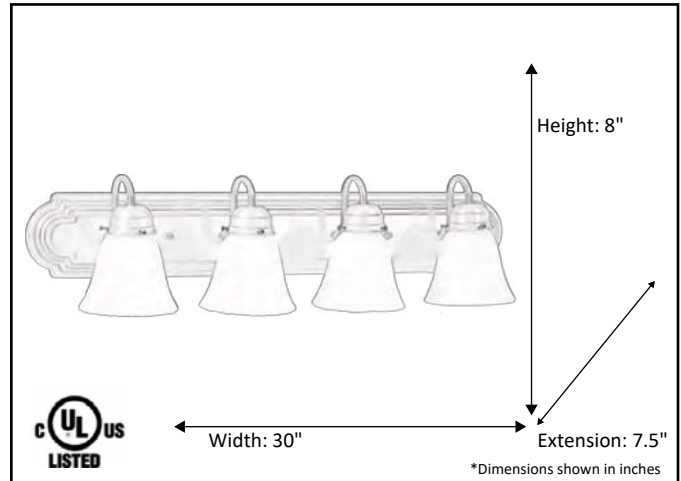

Model #	VSBB-4-RB(G-423)
SKU	16821
Fixture Series	Laredo
Description	4 Light Vanity
Metal Finish	Rubbed Bronze
Glass Finish	White
Replacement Glass	G-423
Dimensions- HxW(xE) <small>(Dimensions shown in inches)</small>	8" X 30" X 7.5"
Lamp Info	4X60W (M)

Finish/Glass Shown: Rubbed Bronze/White

*Lamps not included

ELECTRICAL REQUIREMENTS: Fixture requires a grounded electrical supply line of 120 volts AC.

INSTALLATION REQUIREMENTS: Fixture attaches to electrical junction box securely anchored in wall or ceiling.
All mounting hardware included.