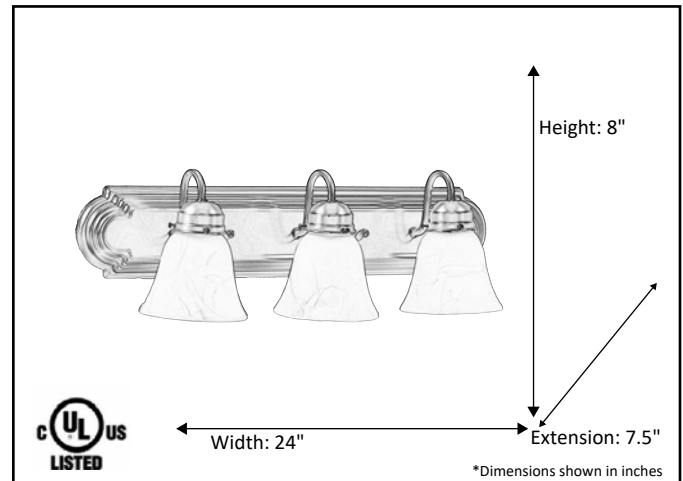

Model #	VSBB-3-NK(G-412)
SKU	13731
Fixture Series	Laredo
Description	3 Light Vanity
Metal Finish	Brushed Nickel
Glass Finish	Alabaster
Replacement Glass	G-412
Dimensions- HxW(xE) <small>(Dimensions shown in inches)</small>	8" X 24" X 7.5"
Lamp Info	3 X 60W (M)

Finish/Glass Shown: Brushed Nickel/Alabaster

\*Lamps not included

**ELECTRICAL REQUIREMENTS:** Fixture requires a grounded electrical supply line of 120 volts AC.

**INSTALLATION REQUIREMENTS:** Fixture attaches to electrical junction box securely anchored in wall or ceiling.  
**All mounting hardware included.**