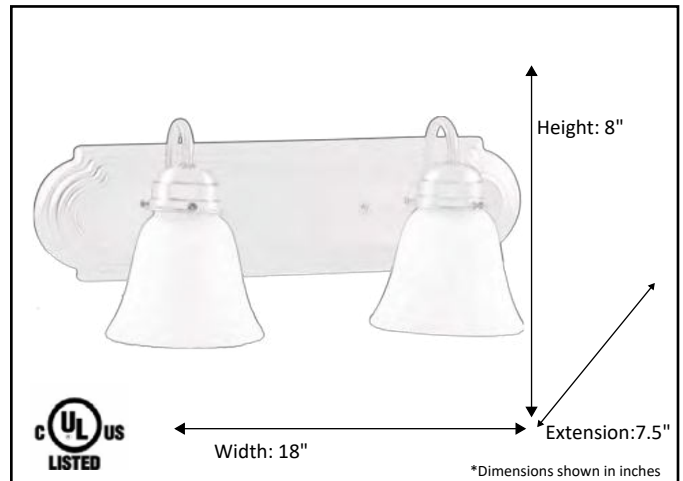

Model #	VSBB-2-NK(G-423)
SKU#	17696
Fixture Series	Laredo
Description	2-Light Vanity
Metal Finish	Brushed Nickel
Glass Finish	White
Replacement Glass	G-423
Dimensions- HxW(xE) <small>(Dimensions shown in inches)</small>	8"x 18"x 7.5"
Lamp Info	2x 60W (M)

Finish/Glass Shown: Brushed Nickel/White

*Lamps not included

ELECTRICAL REQUIREMENTS: Fixture requires a grounded electrical supply line of 120 volts AC.

INSTALLATION REQUIREMENTS: Fixture attaches to electrical junction box securely anchored in wall or ceiling.
All mounting hardware included.