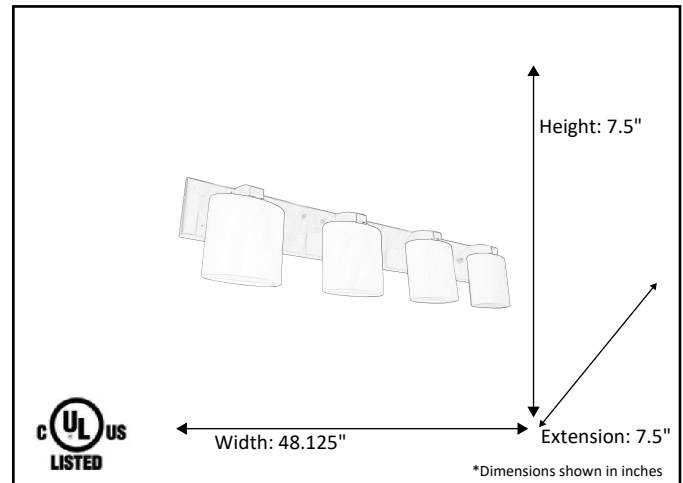

*Lamps not included