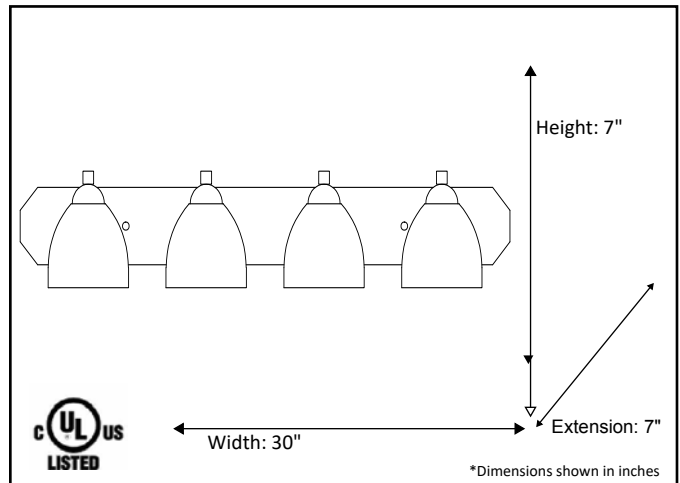

*Lamps not included