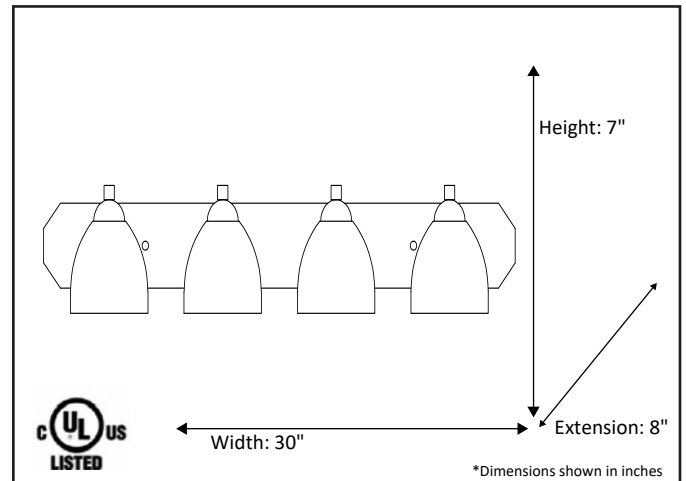

*Lamps not included