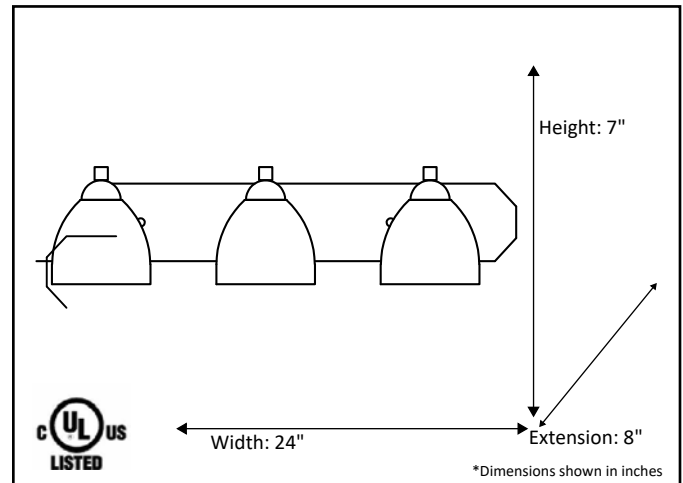

Model #	VS154-3-NK(GC-725-WH)
SKU	15996
Fixture Series	Victoria
Description	3 Light Contemporary Vanity
Metal Finish	Brushed Nickel
Glass Finish	White
Replacement Glass	GC-725-WH
Dimensions- HxW(xE) <small>(Dimensions shown in inches)</small>	7" X 24" X 8"
Lamp Info	3 X 60W (M)

Finish/Glass Shown: Brushed Nickel/White

*Lamps not included

ELECTRICAL REQUIREMENTS: Fixture requires a grounded electrical supply line of 120 volts AC.

INSTALLATION REQUIREMENTS: Fixture attaches to electrical junction box securely anchored in wall or ceiling.
All mounting hardware included.