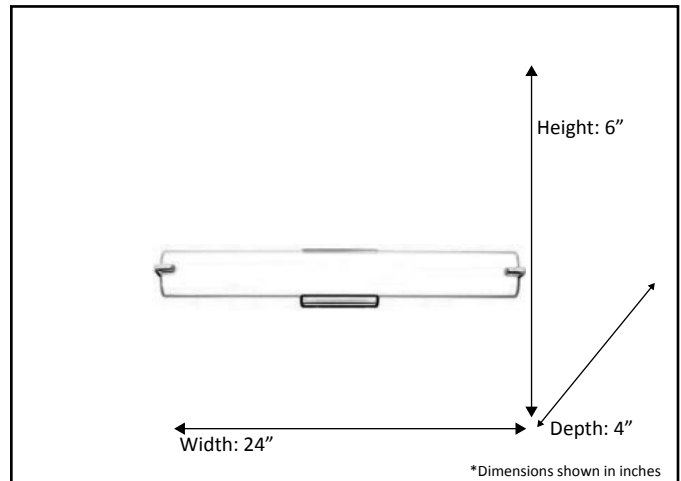

Model #	VS-80349-NK (23W/3000K)
Description	LED Bath Vanity
Finish	Brushed Nickel
Glass	White Acrylic
Dimensions- WxH(xD) (Dimensions shown in inches)	24" x 6" x 4"
Lamp Max Wattage	23W LED
Lumens	1500(lm)
Kelvins	3000K

Finish/Glass Shown: Brushed Nickel/White Acrylic

*Lamps not included

ELECTRICAL REQUIREMENTS: Fixture requires a grounded electrical supply line of 120 volts AC.

INSTALLATION REQUIREMENTS: Fixture attaches to electrical junction box securely anchored in wall or ceiling.
All mounting hardware included.