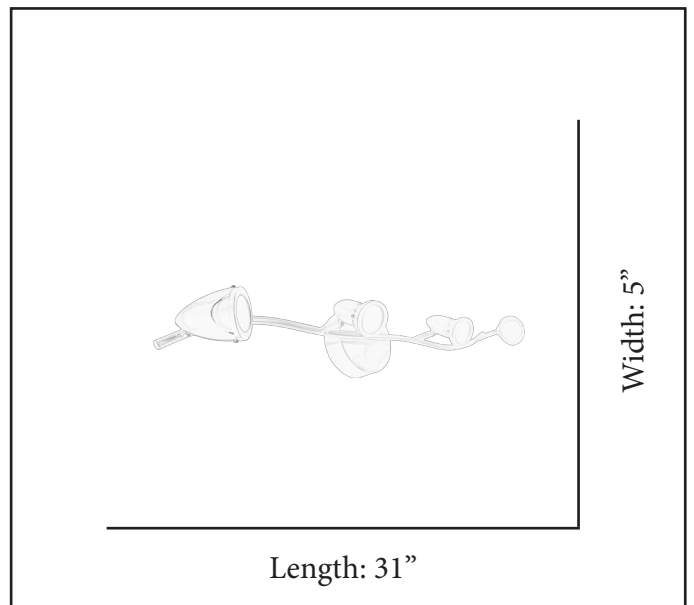

(LED Integrated)

ELECTRICAL REQUIREMENTS: Fixture requires a grounded electrical supply line of 120 volts AC.

INSTALLATION REQUIREMENTS: Fixture attaches to electrical junction box securely anchored in wall or ceiling.

All mounting hardware included.

Product specifications subject to change without notice.

HOMEnhancements/ 1505-A Kelly Blvd., Carrollton, TX. 75006