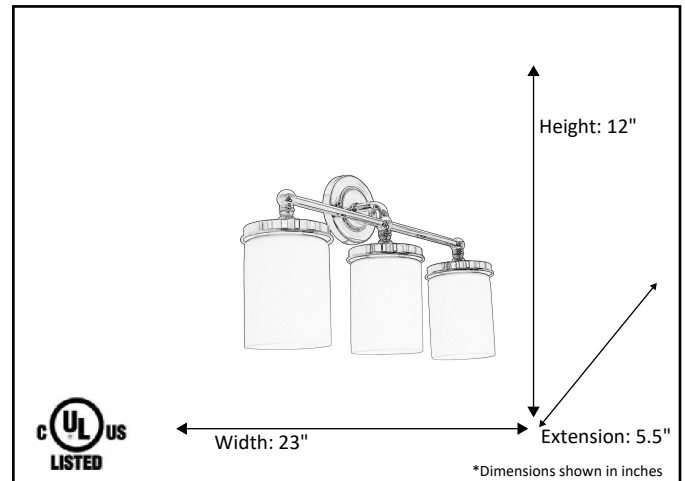

| | |
|--|------------------|
| Model # | SX1-V6823-BN3 |
| SKU | 91226 |
| Lamp Info | 3 x E26 (M) |
| Description | 3-Light Vanity |
| Metal Finish | Chrome |
| Glass Finish | White |
| Location Listed | Damp Listed |
| Dimensions- HxW(xE) <small>(Dimensions shown in inches)</small> | 12" x 23" x 5.5" |
| Max Wattage | 60W |

Finish/Glass Shown: Chrome/ White

*Lamps not included

ELECTRICAL REQUIREMENTS: Fixture requires a grounded electrical supply line of 120 volts AC.

INSTALLATION REQUIREMENTS: Fixture attaches to electrical junction box securely anchored in wall or ceiling.
All mounting hardware included.