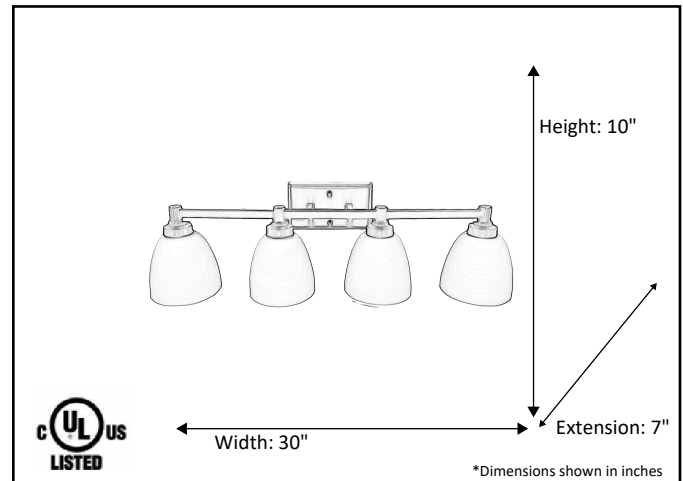

Model #	SX1-V103864-BN3
SKU	91124
Lamp Info	4 x E26 (M)
Description	4-Light Vanity
Metal Finish	Brushed Nickel
Glass Finish	White
Location Listed	Damp Listed
Dimensions- HxW(xE) <small>(Dimensions shown in inches)</small>	10" x 30" x 7"
Max Wattage	60W

Finish/Glass Shown: Brushed Nickel/ White

\*Lamps not included

**ELECTRICAL REQUIREMENTS:** Fixture requires a grounded electrical supply line of 120 volts AC.

**INSTALLATION REQUIREMENTS:** Fixture attaches to electrical junction box securely anchored in wall or ceiling.  
**All mounting hardware included.**