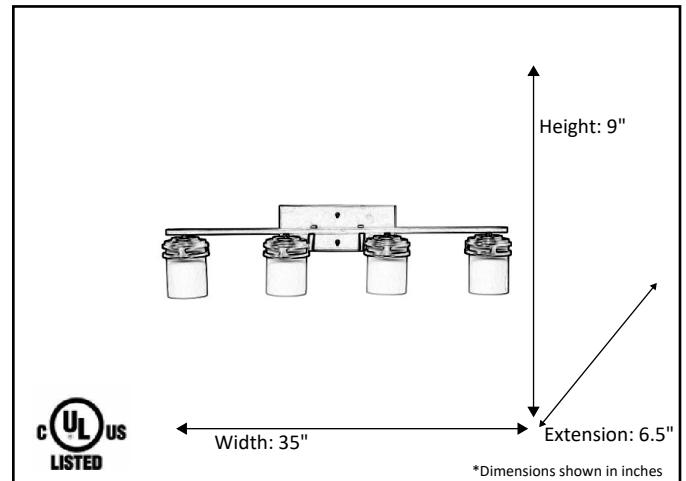

Model #	SX1-V103574-BN4
SKU	91034
Lamp Info	4 x E26 (M)
Description	4-Light Vanity
Metal Finish	Brushed Nickel
Glass Finish	White
Location Listed	Damp Listed
Dimensions- HxW(xE) <small>(Dimensions shown in inches)</small>	9" x 35" x 6.5"
Max Wattage	60W

Finish/Glass Shown: Brushed Nickel/ White

\*Lamps not included

**ELECTRICAL REQUIREMENTS:** Fixture requires a grounded electrical supply line of 120 volts AC.

**INSTALLATION REQUIREMENTS:** Fixture attaches to electrical junction box securely anchored in wall or ceiling.  
**All mounting hardware included.**