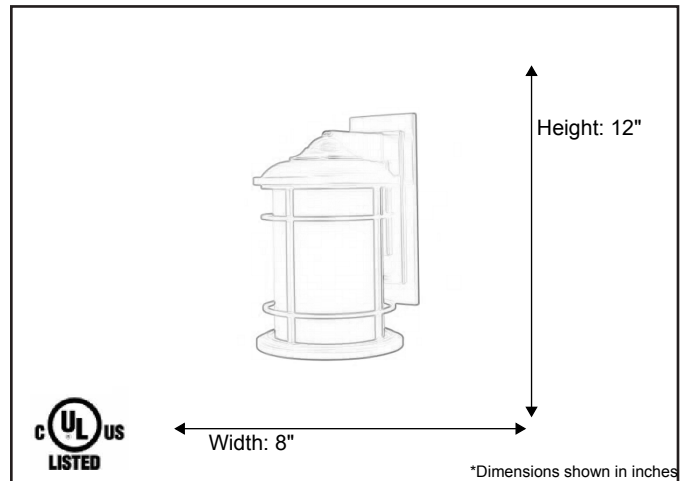

Model #	SX1-CL936-RB-GU
SKU	90995
Description	1-Light Coach Light
Finish	Rubbed Bronze
Glass	White
Dimensions- HxWxD <small>(Dimensions shown in inches)</small>	12" x 8" x 10"
Listed	Wet Location Listed

Finish/Glass Shown: Rubbed Bronze/White

*Lamps not included

ELECTRICAL REQUIREMENTS: Fixture requires a grounded electrical supply line of 120 volts AC.

INSTALLATION REQUIREMENTS: Fixture attaches to electrical junction box securely anchored in wall or ceiling.