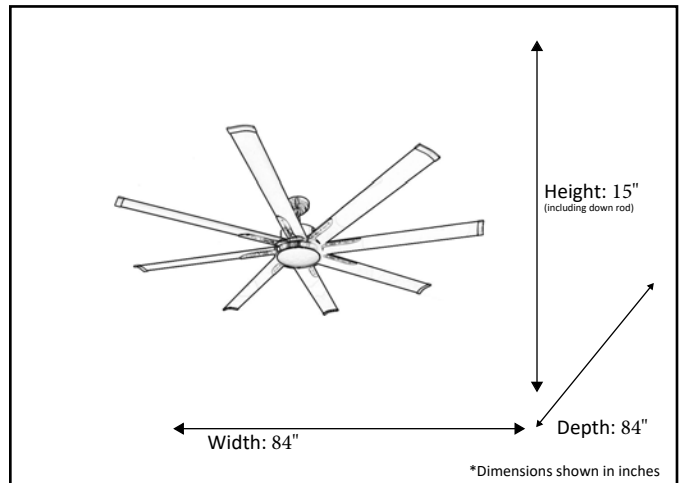

Model #	SUN884 CG8MB
SKU	20397
Metal Finish	Champagne Gold
Blade Finish	Matte Black
Lens Finish	White
Description	8-Blade 84" CG Fan Matte Black Blades 15W LED 3000K
Motor Size	172
Blade Span	84"
Blade Pitch	17°
Down Rod Included	6"
Material	Aluminum
Speed	6
Forward/Reverse	Yes
Motor Type	DC
Power Use (Watts)	15W
Light Kit Included	Yes
Lumen	1076.44 Lm
Location Use	Indoor Only

Finish Shown: Champagne Gold/Black

*Integrated LED

WC-8-WH Wall Control Included

- Main power switch button
- Fan button controls
- 6 Speed fan control
- Easy 2 wire connection (Requires 2 hot leads)
- Available in White (WH) only