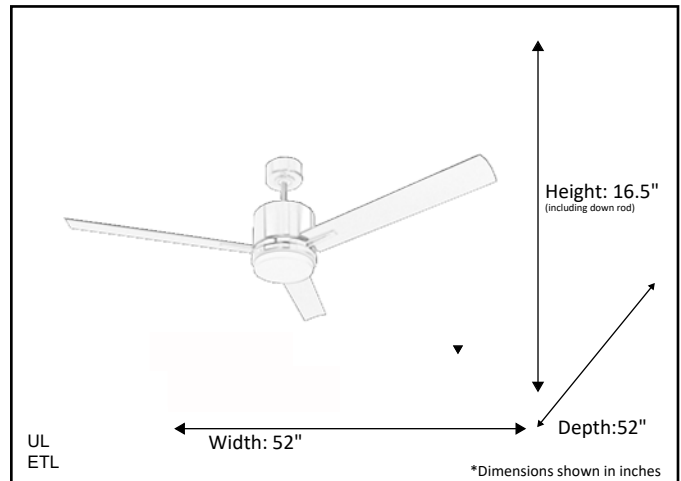

Model #	SUN352D NK3SV(SELECT)
SKU	21552
Metal Finish	Brushed Nickel
Blade Finish	ABS Silver
Glass Finish	White
Blade Span	52"
Motor Specs	172mm x 14mm AC Motor
Wire Length (Shown in inches)	80"
Down Rod Included (Shown in inches)	6"
Blade Pitch	14
Speed	3
Forward/Reverse	Yes
Airflow (CFM High)	5,737
Power Use (Watts)	58.64
Airflow Efficiency (CFM/Watt)	115
Light Kit Included	Yes
Lamp Info	Integrated LED (3K/4K/5K)
Location Use	Indoor/Outdoor
Wall Control	WC-5-WH

Finish/Glass Shown: Brushed Nickel/White

WC-5-WH Wall Control Included

- Fan/Light Control Switch
- Simple On/Off for Light Switch
- Three Speed Fan Control
- Easy 2 Wire Connection (Requires 2 Hot Leads)
- Available in White (WH) Only