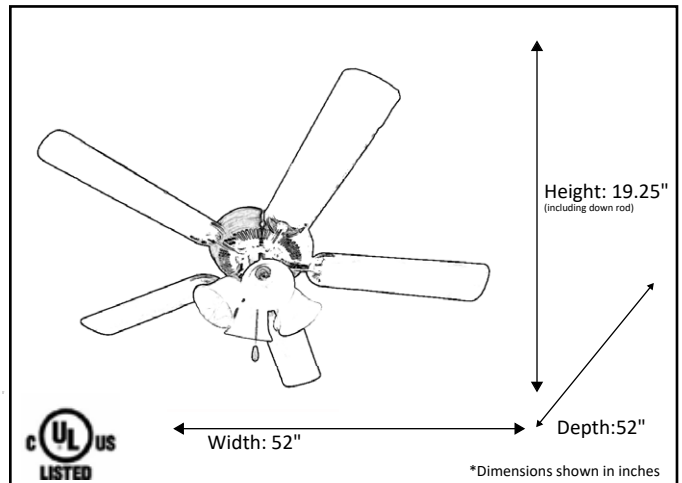

Model #	R552 RB5P+4G423(LED)
SKU	18710
Metal Finish	Rubbed Bronze
Blade Finish	Oak/Walnut
Glass Finish	White
Blade Span	52"
Motor Specs	153mm x 15mm
Wire Length (Shown in inches)	80"
Down Rod Included (Shown in inches)	4"
Blade Pitch	12 Degrees
Speed	3
Forward/Reverse	Yes
Airflow Average	4,386
Power Use (Watts)	56.61
Airflow Efficiency (CFM/Watt)	88
Light Kit Included	Yes
Lamp Info	4 X 9.5W LED
Location Use	Indoor Only
Wall Control	Not Included

Finish/Glass Shown: Rubbed Bronze/White

*Lamps included

ELECTRICAL REQUIREMENTS: Fixture requires a grounded electrical supply line of 120 volts AC.

INSTALLATION REQUIREMENTS: Fixture attaches to electrical junction box securely anchored in wall or ceiling.
All mounting hardware included.