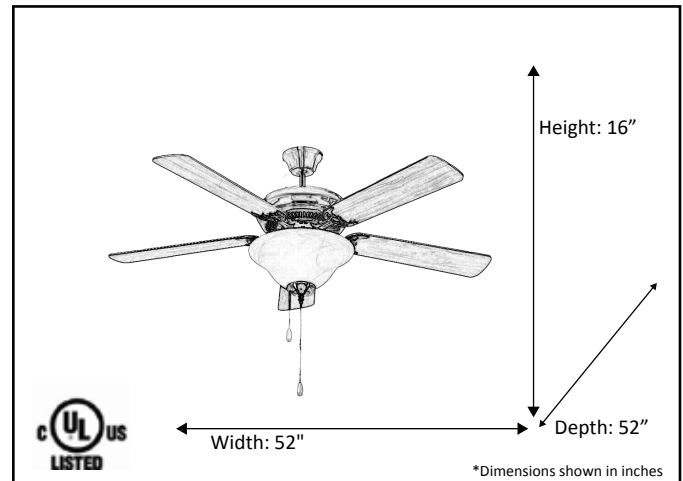

ELECTRICAL REQUIREMENTS: Fixture requires a grounded electrical supply line of 120 volts AC.

INSTALLATION REQUIREMENTS: Fixture attaches to electrical junction box securely anchored in wall or ceiling.
All mounting hardware included.

HOMEnhancements.com / 1505-A Kelly Blvd., Carrollton, TX. 75006

Product specifications subject to change without notice.

REFERENCE	QTY.	REMARKS	Project
			Location/Type
			Architect
			Engineer
			Contractor
			Submitted By: _____ Date: _____