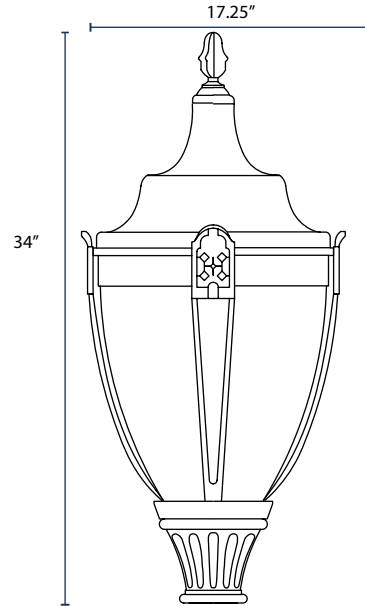

POST TOP

SPECIFICATIONS

**Casting**

Die Cast Aluminum  
(Globeholder)

**LED's**

Available Upon Request

**Mounting**

3.1" Inside Diameter

**Efficiency**

120-140 lm/W

**Globe**

27A Acrylic Acorn

**Finish**

Polyester Powder-Coat  
Electrostatically  
Applied & Thermocured

**Post Top**

LED  
Height: 34"  
Width: 17.25"

**Fasteners**

Stainless Steel

ORDERING

POST TOP	LAMP TYPE	CCT	WATTAGE	VOLTAGE	OPTICS	MOUNTING	FINISH	OPTIONS
				100-277V	TYPE V	POLE/TENON		
	<b>LED CORN LIGHT</b>	<b>3000K</b>	<b>18W</b>				<b>BK</b> Black	- None
	<b>MEDIUM SOCKET ONLY</b>	<b>4000K</b>	<b>27W</b>				<b>DB</b> Dark Bronze	<b>P</b> Photocell
	<b>MOGUL SOCKET ONLY</b>	<b>5000K</b>	<b>36W</b>				<b>GN</b> Dark Green	
			<b>54W</b>				<b>VG</b> Verde Green	