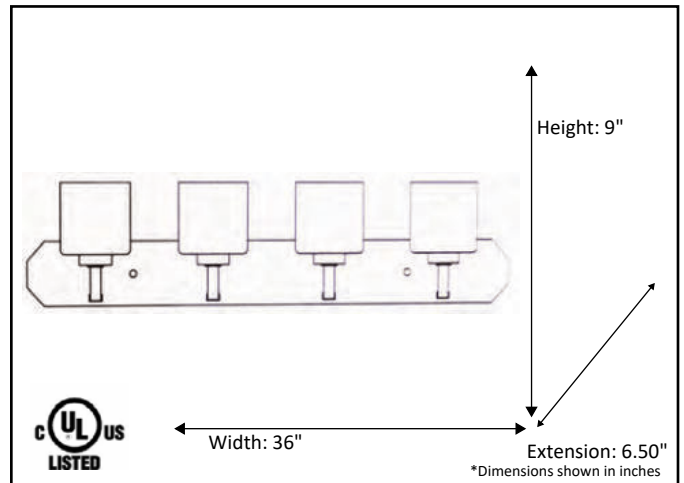

Model #	PRS-VL4(WH)-MB
SKU	19707
Fixture Series	Paris
Description	4 Light Vanity
Metal Finish	Matte Black
Glass Finish	White
Replacement Glass	G-PRS-WH
Dimensions- HxW(xE) <small>(Dimensions shown in inches)</small>	9" X 36" X 6.5"
Lamp Info	4 X 60W (M)

Finish/Glass Shown: Matte Black/White

*Lamps not included

ELECTRICAL REQUIREMENTS: Fixture requires a grounded electrical supply line of 120 volts AC.

INSTALLATION REQUIREMENTS: Fixture attaches to electrical junction box securely anchored in wall or ceiling.
All mounting hardware included.