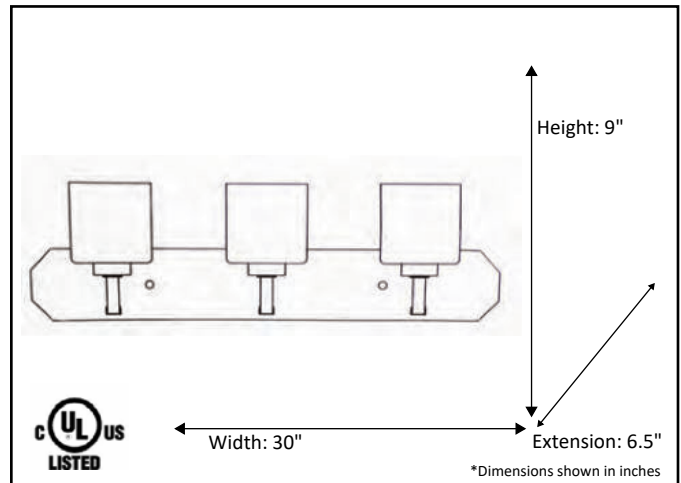

Model #	PRS-VL3(WH)-RB
SKU	18548
Fixture Series	Paris
Description	3 Light Vanity
Metal Finish	Rubbed Bronze
Glass Finish	White
Replacement Glass	G-PRS-WH
Dimensions- HxW(xE) <small>(Dimensions shown in inches)</small>	9" X 30" X 6.5"
Lamp Info	3X60W (M)

Finish/Glass Shown: Rubbed Bronze/White

*Lamps not included

ELECTRICAL REQUIREMENTS: Fixture requires a grounded electrical supply line of 120 volts AC.

INSTALLATION REQUIREMENTS: Fixture attaches to electrical junction box securely anchored in wall or ceiling.
All mounting hardware included.