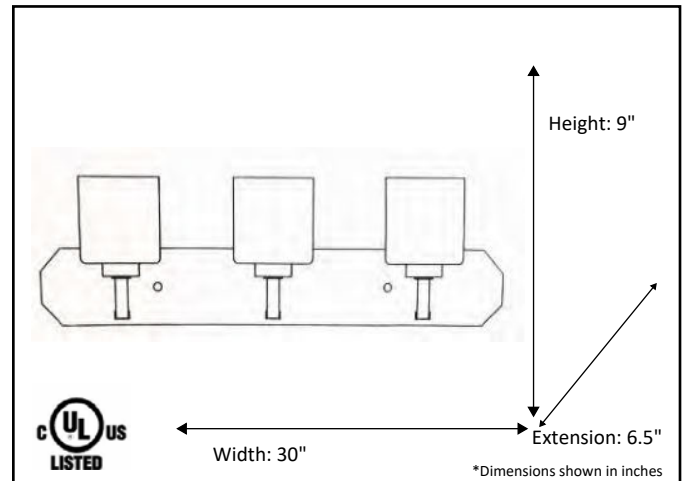

Model #	PRS-VL3(WH)-NK
SKU	18545
Fixture Series	Paris
Description	3 Light Vanity
Metal Finish	Brushed Nickel
Glass Finish	White
Replacement Glass	G-PRS-WH
Dimensions- HxW(xE) <small>(Dimensions shown in inches)</small>	9" X 30" X 6.5"
Lamp Info	3X60W (M)

Finish/Glass Shown: Brushed Nickel/White

*Lamps not included

ELECTRICAL REQUIREMENTS: Fixture requires a grounded electrical supply line of 120 volts AC.

INSTALLATION REQUIREMENTS: Fixture attaches to electrical junction box securely anchored in wall or ceiling.
All mounting hardware included.