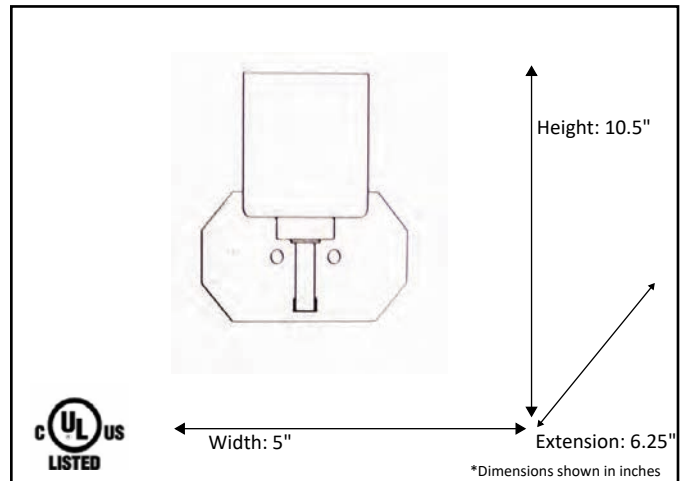

Model #	PRS-VL1(WH)-RB
SKU	18536
Fixture Series	Paris
Description	1 Light Vanity
Metal Finish	Rubbed Bronze
Glass Finish	White
Replacement Glass	G-PRS-WH
Dimensions- HxW(xE) <small>(Dimensions shown in inches)</small>	10.5" x 5" x 6.25"
Lamp Info	1X60W (M)

Finish/Glass Shown: Rubbed Bronze/White

\*Lamps not included

**ELECTRICAL REQUIREMENTS:** Fixture requires a grounded electrical supply line of 120 volts AC.

**INSTALLATION REQUIREMENTS:** Fixture attaches to electrical junction box securely anchored in wall or ceiling.  
**All mounting hardware included.**